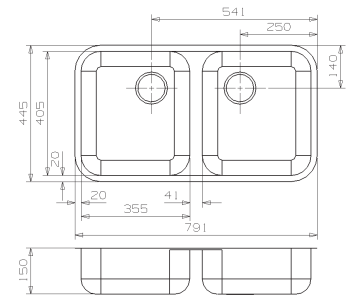

L18 35D40 KGOKG

Cabinet: 800 mm
Depth: 150/150 mm
Sink unit dimension: 355 x 405 / 355 x 405 mm
Material finish: polished inox
Eclipse optional (page 128)

Accessories

2 3 A B

Underbuild

Integrated

Semi integrated