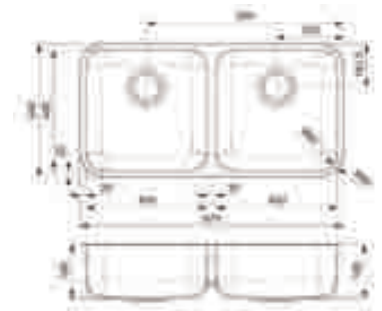

IB 4040 + 4040

Cabinet: 900 mm
Depth: 180 / 180 mm
Sink unit dimension: 400 x 400 / 400 x 400 mm

Material finish: polished inox
Eclipse optional (page 128)

NEW