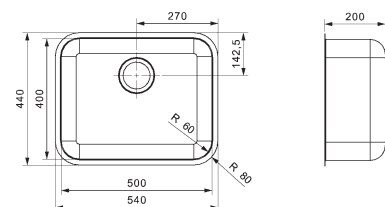

IB5040-CC (316: CORROSION AND AGGRESSIVE CHEMICALS RESISTANT)

Cabinet: 60 cm
Depth: 200 mm

Material finish: polished inox
Option: 316 stainless steel basket strainer (M1655-316 page 109)