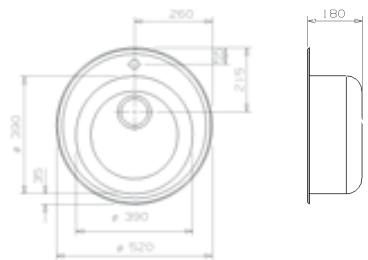

## MOSCOW OKG

Cabinet: 450 mm  
Depth: 180 mm  
Sink unit dimension:  $\varnothing$  390 mm

Including tap hole  
Eclipse optional (page 128)  
Material finish: polished inox