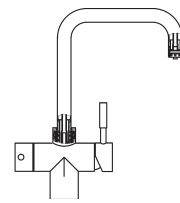

MAGMA

Incl. Filter
Incl. 2 liter boiler
brushed inox
Stock last

Productcode: K861K