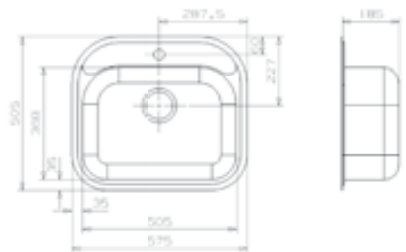

## ORLANDO R

Cabinet: 600 mm  
 Depth: 185 mm  
 Sink unit dimension: 505 x 368 mm  
 Material finish: polished inox  
 Eclipse optional (page 128)