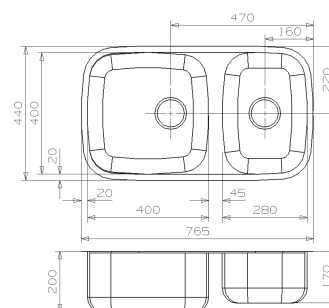

DALLAS

Cabinet: 800 mm
Depth: 200 / 170 mm
Sink unit dimension: 400 x 400 / 280 x 400 mm

Material finish: polished inox
Eclipse optional (page 128)

Accessories

1 A B

IB 1840

Cabinet: 400 mm
Depth: 130 mm
Sink unit dimension: 180 x 400 mm

Material finish: polished inox
Available as underbuild and integrated