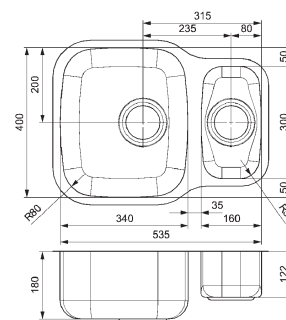

NEBRASKA

Cabinet: 600 mm
Depth: 180 / 122 mm
Sink unit dimension: 340 x 400 / 160 x 300 mm
Material finish: polished inox
Available as left or right version
Suitable for undermount only