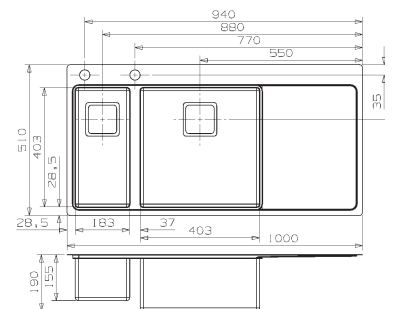

## NEVADA 18-40 LEFT

Cabinet: 800 mm  
 Depth: 155 / 190 mm  
 Sink unit dimension: 183 x 403 /  
 403 x 403 mm

Material finish: brushed inox  
 Pop-up (M1882 page 128) included  
 Also available as sink unit right  
 Including tapholes  
 Not suitable for undermount