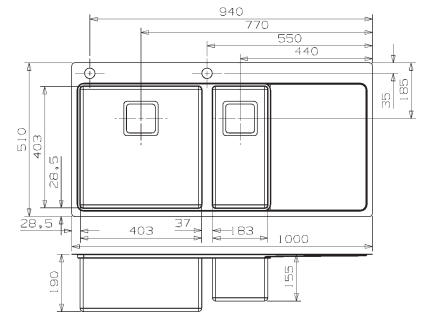

### NEVADA 40-18 LEFT

Cabinet: 800 mm  
 Depth: 190 / 155 mm  
 Sink unit dimension: 403 x 403 / 183 x 403 mm

Material finish: brushed inox  
 Pop-up (M1882 page 128) included  
 Also available as sink unit right  
 Including tapholes  
 Not suitable for undermount