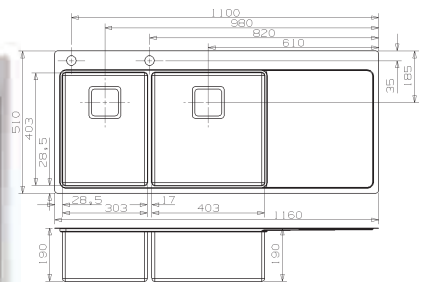

### NEVADA 30-40 LEFT

Cabinet: 800 mm  
 Depth: 190 / 190 mm  
 Sink unit dimension: 303 x 403 / 403 x 403 mm

Material finish: brushed inox  
 Pop-up (M1882 page 128) included  
 Also available as sink unit right  
 Including tapholes  
 Not suitable for undermount