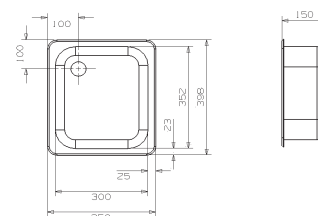

R18 3530 VP-CC (304)

Cabinet: 40 cm
Depth: 150 mm

Material finish: polished inox
VP= extra deep waste, suitable for outlet pipe
Outlet pipe not included with sink (R1015 page 109)