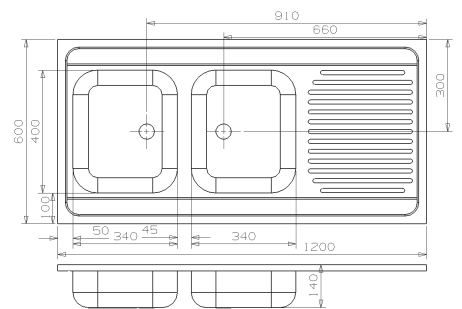

LAY ON
120 X 60

Depth: 140 / 140 mm

Delivery time and based on minimum quantity (100 pieces)

Productcode: LD126S11R1