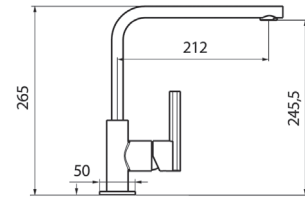

LOIRE

Excl. Filter
Warranty: 5 years

Productcode: K835K chrome