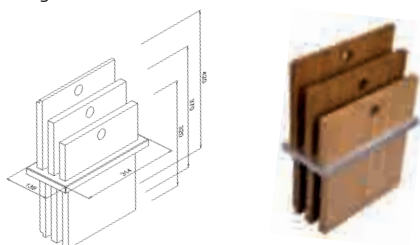

CUTTING BOARD SET

Productcode: R1625