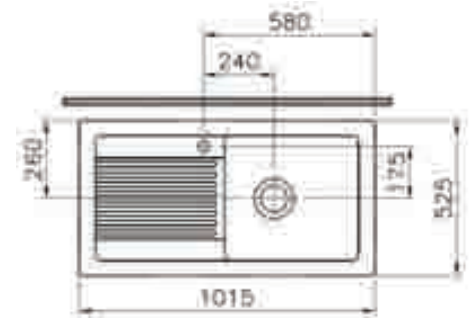

RL404CB

Cabinet: 800 mm
Depth: 200 mm
Total dimension: 1015 x 525 mm
Sink unit dimension: 350 x 350 mm
Including waste kit