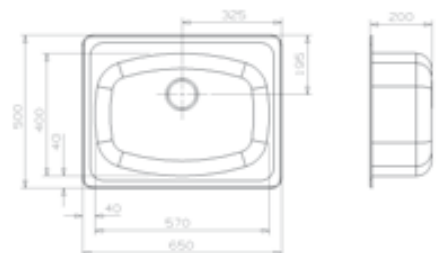

TORONTO

Cabinet: 800 mm
Depth: 200 mm
Sink unit dimension: 570 x 400 mm
Delivery time and based on minimum quantity
Material finish: polished inox