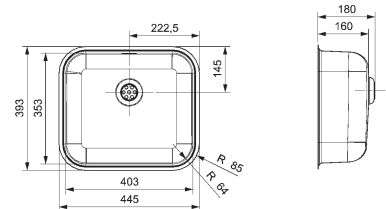

Clean & Care collection

Clean & Care from Reginox is a purpose designed range of products aimed specifically at the commercial market where stainless steel sinks are required. Typical applications would include areas such as medical, public sector, dental, bars, nightclubs, restaurant/cafes, shopfitting, public toilet facilities, service stations and many other commercial, public or retail areas.

All made in our own manufacturing plant in Holland the Clean & Care range consists of stainless steel sinks either with or without overflow (MOQ and delivery time may apply), bathroom/washroom vanity bowls.

All Clean & Care sinks come with waste, clips, seals and fitting packs and also carry comprehensive guarantees.

Standard Clean & Care range

The following products are available without overflow. Suitable for most commercial applications, all products are supplied with fixing clips, waste and plumbing kits.

316 steel

Reginox can also deliver several sinks in 316 steel. 316 Steel is corrosion and aggressive chemicals resistant. Standard 316 steel range IB4040 and IB5040. Other models available upon request.

COLORADO COMFORT-CC (304)

Cabinet: 45 cm
Depth: 160 mm

Material finish: polished inox