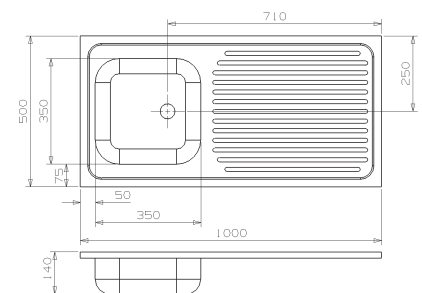

LAY ON 100 X 50 SB

Depth: 140 mm

Delivery time and based on minimum quantity
(100 pieces)

Productcode: LE105N11R12