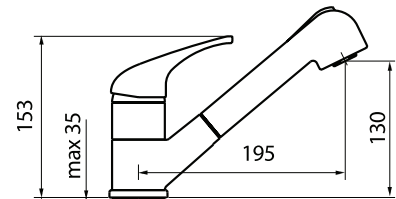

AMAZON PULL OUT

Excl. Filter
Warranty: 5 years

Productcode: K823K chrome