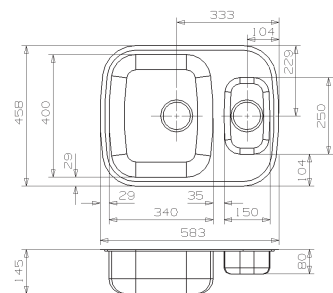

Accessories

1. 1 2 4 A B