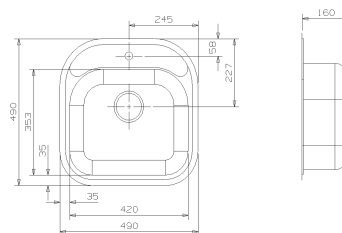

BOSTON L

Cabinet: 500 mm
Depth: 160 mm
Sink unit dimension: 420 x 353 mm
Material finish: polished inox