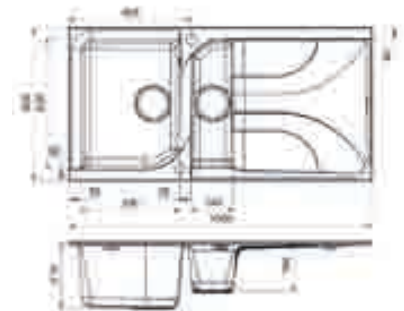

Colours

MONZA 475

Cabinet: 600 mm
Depth: 219 / 164 mm
Sink unit dimension: 330 x 430 /
140 x 430 mm

Including waste kit
Pop-up optional