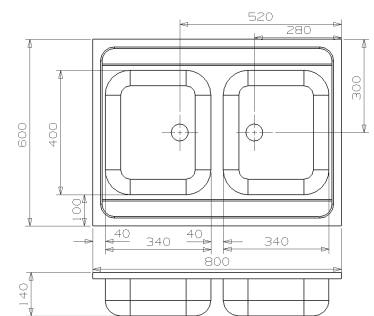

LAY ON 80 X 60 DB

Depth: 140 / 140 mm

Delivery time and based on minimum quantity
(100 pieces)

Productcode: LDo86N11R12