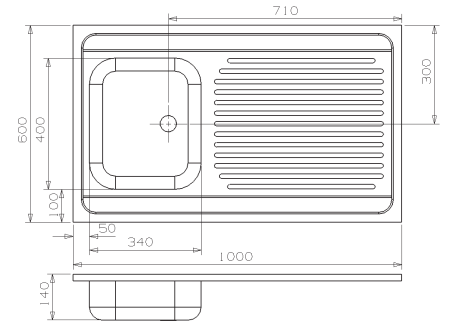

LAY ON
100 X 60 SB

Depth: 140 mm

Delivery time and based on minimum quantity (100 pieces)

Productcode: LE106N11R12