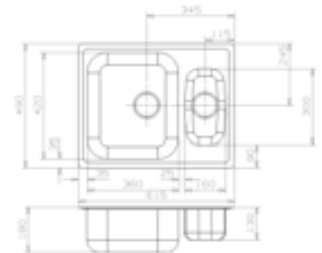

ADMIRAL R60

Cabinet: 600 mm
Depth: 180 / 130 mm
Sink unit dimension: 360 x 420 / 160 x 300 mm

Material finish: polished inox
Eclipse optional (page 128)
Including stainless steel colander