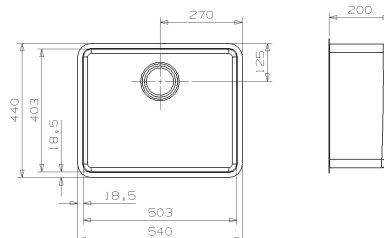

## OHIO 50 X 40

Cabinet: 600 mm  
 Depth: 200 mm  
 Sink unit dimension: 503 x 403 mm  
 Material finish: matt inox  
 Eclipse optional (page 128)