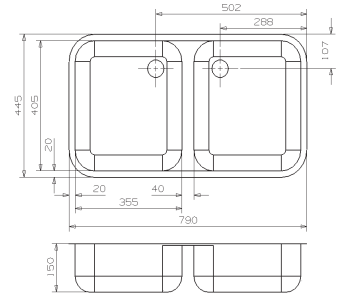

L18 35D40 VPVP-CC (304)

Cabinet: 80 cm
Depth: 150/150 mm

Material finish: polished inox
VP= extra deep waste, suitable for outlet pipe
Outlet pipe not included with sink (R1015 page 109)