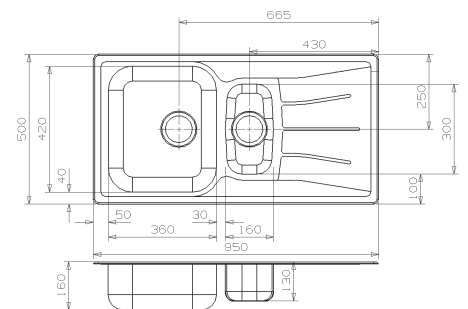

DIPLOMAT 1.5 ECO

Cabinet: 600 mm
Depth: 160 / 130 mm
Sink unit dimension: 360 x 420 /
160 x 300 mm

Delivery time and based on minimum quantity
Material finish: polished inox