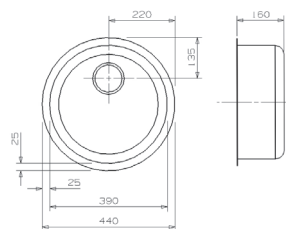

L18 390 KG-CC (304)

Cabinet: 45 cm
Depth: 160 mm

Material finish: polished inox