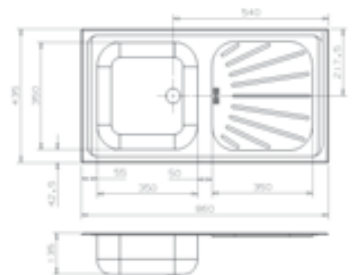

ALPHA 10 BA

Cabinet: 500 mm
Depth: 135 mm
Sink unit dimension: 350 x 350 mm

Material finish: mat stainless steel
Delivery time and minimum quantity