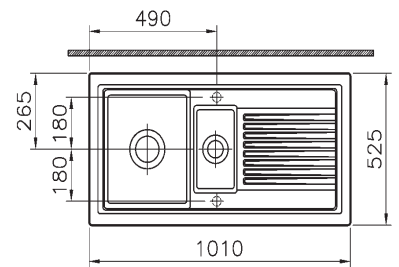

RL401CB

Cabinet: 600 mm
Depth: 180 mm
Total dimension: 1010 x 525 mm
Sink unit dimension: 410 x 330 / 275 x 170 mm
Including waste kit