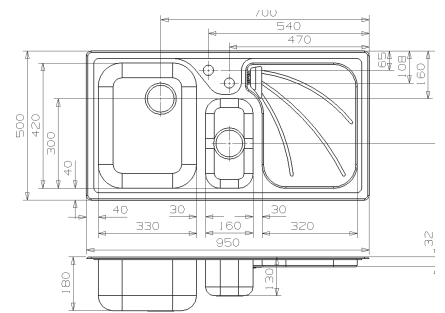

## PRESIDENT R

Cabinet: 600 mm  
 Depth: 180 / 130 / 32 mm  
 Sink unit dimension: 330 x 420 /  
 160 x 300 mm

Material finish: polished inox  
 Pop-up included  
 Including stainless steel colander and 2 tapholes