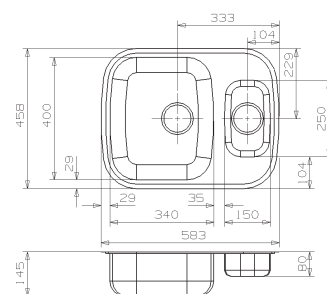

Comfort collection

MORENA R

Cabinet: 600 mm
Depth: 145 / 80 mm
Sink unit dimension: 340 x 400 /
150 x 250 mm

Including stainless steel colander Bo401
Material finish: polished inox

Accessories

1 3 4 6 A B

DIPLOMAT 10 ECO

Cabinet: 500 mm
Depth: 160 mm
Sink unit dimension: 360 x 420 mm

Delivery time and based on minimum quantity
Material finish: polished inox

Accessories

5 7 A B

ACCESSORIES

- **1** STAINLESS STEEL COLANDER
  Art.nr.: Bo401RBAooGPZ
- **2** STAINLESS STEEL COLANDER
  Art.nr.: Bo600RBPooGPZ
- **3** PLASTIC COLANDER
  Art.nr.: R1010
- **4** WOODEN CUTTINGBOARD
  Art.nr.: S1070
- **5** WOODEN CUTTINGBOARD AND
  Art.nr.: S1145
- PLASTIC COLANDER
  Art.nr.: R1035