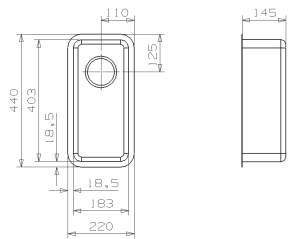

OHIO 18 X 40

Cabinet: 400 mm
Depth: 145 mm
Sink unit dimension: 183 x 403 mm
Material finish: matt inox
Eclipse optional (page 128)