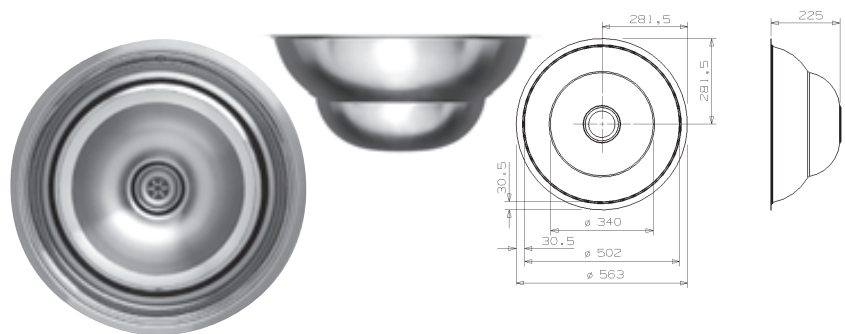

DOUBLE XL

Cabinet: 600 mm
Depth: 225 mm
Sink unit dimension: $\varnothing$ 502 mm

Material finish: polished inox
Including pop-up, colander, cuttingboard and bottomplate

DESIGN PLUS AWARD 2005