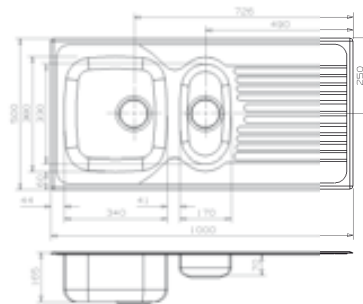

REX 1.5

Cabinet: 600 mm
Depth: 165 / 70 mm
Sink unit dimension: 340 x 380 /
170 x 330 mm

Material finish: polished inox
Also available with 2 tapholes and pop-up