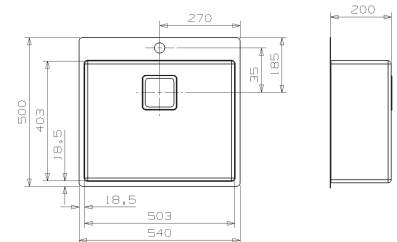

## TEXAS 50 X 40 TAPWING

Cabinet: 600 mm  
 Depth: 200 mm  
 Sink unit dimension: 503 x 403 mm

Material finish: brushed inox  
 Not suitable for undermount

reddot design award  
winner 2013