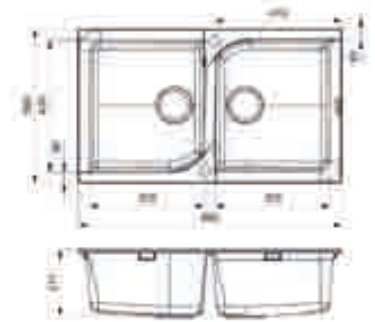

Colours

MONZA 450

Cabinet: 900 mm
Depth: 217 / 217 mm
Sink unit dimension: 375 x 430 /
375 x 430 mm

Including waste kit
Pop-up optional