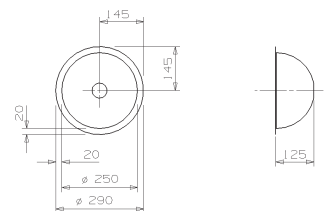

Aqua Line

RIO-CC (304)

Cabinet: 30 cm
Depth: 125 mm

Material finish: polished inox