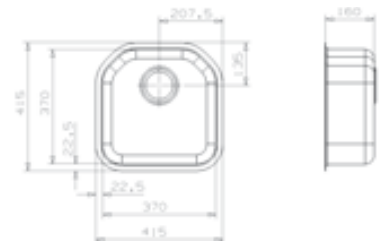

DENVER R

Cabinet: 450 mm
Depth: 160 mm
Sink unit dimension: 370 x 370 mm
Material finish: polished inox

Accessories

1 A B

Inset

ACCESSORIES

Other taps from page 90
Other waste bins from page 94

A

NOVA
Art.nr.: K785K
chrome

B

AMSTERDAM DOUBLE
Art.nr.: R1765