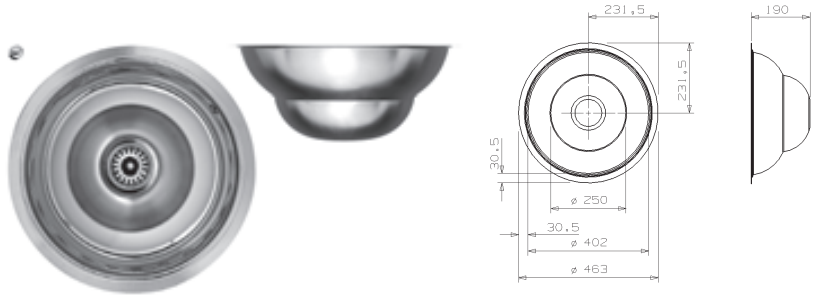

## DOUBLE L

Cabinet: 450 mm  
 Depth: 190 mm  
 Sink unit dimension:  $\varnothing$  402 mm

Material finish: polished inox  
 Including pop-up, colander, cuttingboard and bottomplate