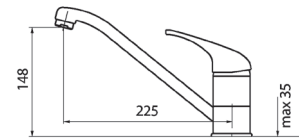

AMAZON

Excl. Filter
Warranty: 5 years

Productcode: K821K chrome