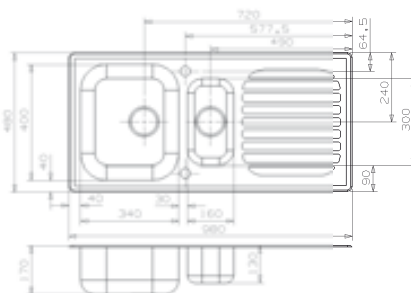

KING R1.5

Cabinet: 600 mm
Depth: 170 / 130 mm
Sink unit dimension: 340 x 400 /
160 x 300 mm

Material finish: polished inox
Including stainless steel colander,
2 tapholes and pop-up
Eclipse optional (page 128)

Accessories

2 3 4 6 8 A B

Inset