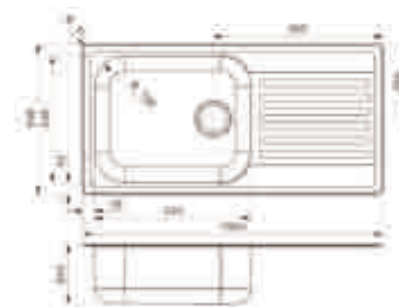

## MINISTER 10

Cabinet: 600 mm  
 Depth: 200 mm  
 Sink unit dimension: 520 x 420 mm

Material finish: polished inox  
 Eclipse optional (page 128)  
 Reversible