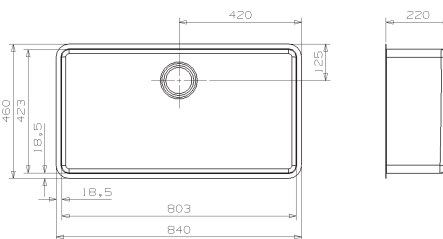

OHIO 80 X 42

Cabinet: 900 mm
Depth: 220 mm
Sink unit dimension: 803 x 423 mm
Material finish: matt inox
Eclipse optional (page 128)