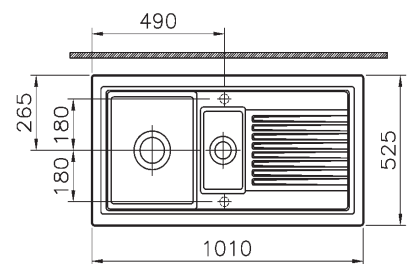

Regi-ceramic

Manufactured from fine fireclay, Reginox ceramics offer a stylish contemporary or traditional alternative to other materials. With many different styles available to choose from Reginox ceramics offer something to suit all kitchens.

RL301CW

Cabinet: 600 mm
Depth: 180 mm
Total dimension: 1010 x 525 mm
Sink unit dimension: 410 x 330 /
275 x 170 mm

Including waste kit