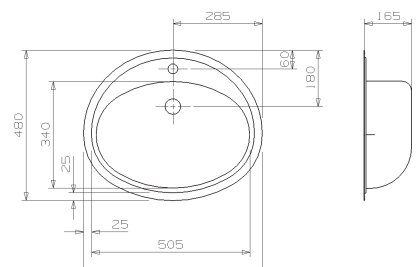

Tap

Underbuild

Integrated

Semi integrated