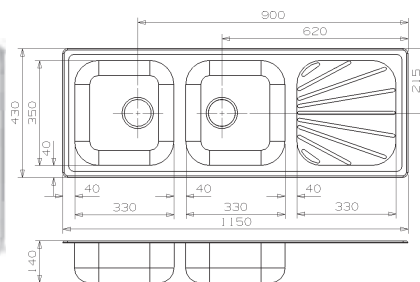

BÈTA 30 BAP KGOKG

Cabinet: 800 mm
Depth: 140 / 140 mm
Sink unit dimension: 330 x 350 /
330 x 350 mm

Material finish: polished inox