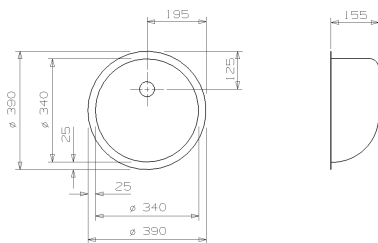

## AMAZONE-CC (304)

Cabinet: 40 cm  
Depth: 155 mm

Material finish: polished inox

**ATLANTIS-CC (304)**  
**ATLANTIS-CC (316: CORROSION AND AGGRESSIVE CHEMICALS RESISTANT)**

Cabinet: 45 cm  
 Depth: 170 mm  
 Material finish: polished inox