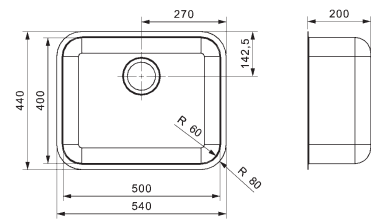

## IB 5040

Cabinet: 600 mm  
 Depth: 200 mm  
 Sink unit dimension: 500 x 400 mm

Material finish: polished inox  
 Eclipse optional (page 128)  
 Available as underbuild and integrated