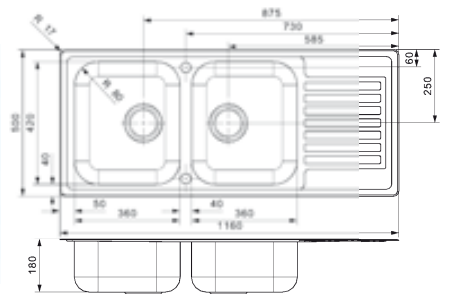

CENTURIO R30

Cabinet: 800 mm
Depth: 180/180 mm
Sink unit dimension: 360 x 420 / 360 x 420 mm

Material finish: polished inox
Eclipse optional (page 128)