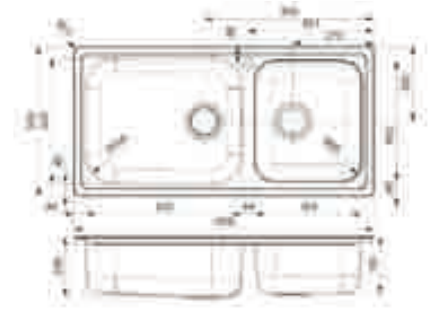

MINISTER 15

Cabinet: 100 cm
Depth: 200 / 138 mm
Sink unit dimension: 520 x 420/
354 x 402 mm

Material finish: polished inox
Eclipse optional (Page 126)
Reversible