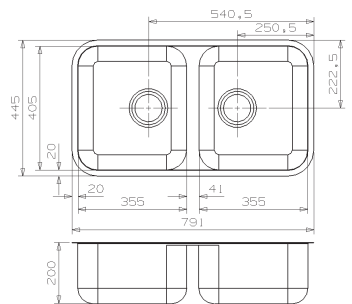

HALIFAX

Cabinet: 800 mm
Depth: 200 / 200 mm
Sink unit dimension: 355 x 405 / 355 x 405 mm

Material finish: polished inox
Eclipse optional (page 128)