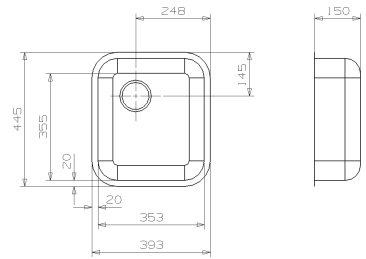

L18 4035 OKG WOKZ

Cabinet: 400 mm
Depth: 150 mm
Sink unit dimension: 353 x 355 mm
Material finish: polished inox