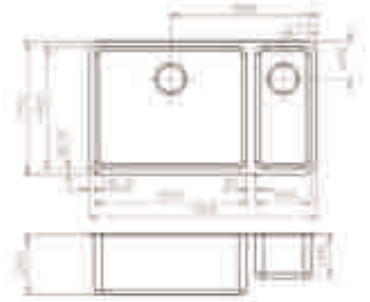

## OHIO 50 X 40 + 18 X 40

Cabinet: 800 mm  
 Depth: 200/145 mm  
 Sink unit dimension: 503 x 403 / 183 x 403 mm

Material finish: matt inox  
 Eclipse optional (page 128)  
 Available as left or right version