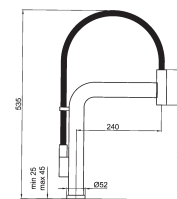

NILE

Incl. Filter
Warranty: 5 years

Productcode: K831K chrome