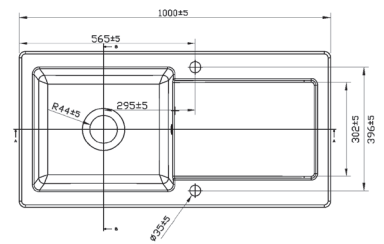

RL504CW

Cabinet: 800 mm
Depth: 180 mm
Total dimension: 1000 x 500 mm
Including waste kit