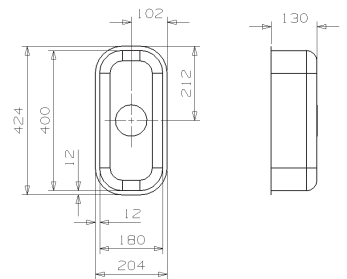

L18 4018 KG

Cabinet: 400 mm
Depth: 130 mm
Sink unit dimension: 180 x 400 mm
Material finish: polished inox

Accessories

A **B**

Underbuild

Integrated

Semi integrated