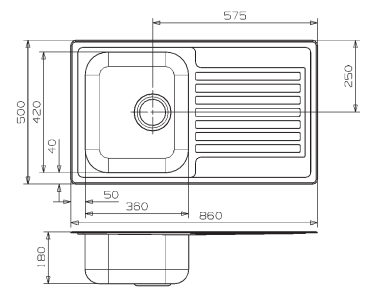

### CENTURIO 10-CC (304)

Cabinet: 60 cm  
Depth: 180 mm

Material finish: polished inox  
Without tapholes