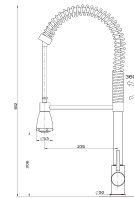

Kitchen taps

PARANA

Incl. Filter
Warranty: 5 years

Productcode: K780K chrome

NOVA

Incl. Filter
Warranty: 5 years

Productcode: K785K chrome
K787K brushed inox

BELAYA

Incl. Filter
Warranty: 5 years
With pull out spray

Productcode: K765K chrome
K767K brushed inox

NARMADA

Incl. Filter
Warranty: 5 years

Productcode: K775K chrome
K777K brushed inox