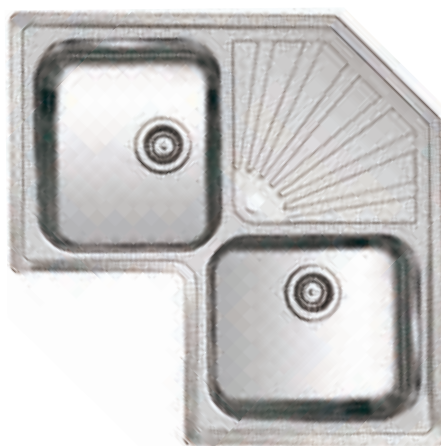

Elegance collection

MONTREAL

Cabinet: 900 x 900 mm
Depth: 165 / 165 mm
Sink unit dimension: 353 x 405 /
353 x 405 mm

Material finish: polished inox
Including taphole
Eclipse optional (page 128)

Accessories

A B

DIPLOMAT 10 LUX

Cabinet: 450 mm
Depth: 180 mm
Sink unit dimension: 360 x 420 mm

Material finish: polished inox
Eclipse optional (page 128)

Accessories

1 2 A B

ACCESSORIES

1 WOODEN
CUTTINGBOARD AND
Art.nr.: S1145

PLASTIC
COLANDER
Art.nr.: R1035

2 STAINLESS STEEL
WIRE BASKET
Art.nr.: R1190