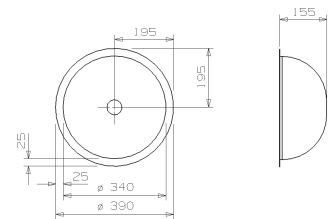

CARIBBEAN

Cabinet: 400 mm

Depth: 155 mm

Integrated or inset

Tap

Underbuild

Integrated

Semi integrated

Inset