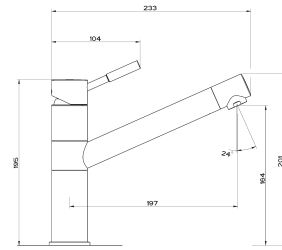

XINGA

Incl. Filter
Warranty: 5 years

Productcode: K770K chrome
K772K brushed inox