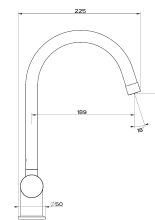

WOLGA

Incl. Filter
Warranty: 5 years

Productcode: K755K chrome
K757K brushed inox