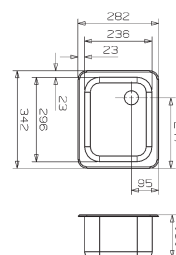

R18 2330 OSK

Cabinet: 400 mm
Depth: 150 mm
Sink unit dimension: 296 x 236 mm
Material finish: polished inox

Accessories

4 A B

Inset