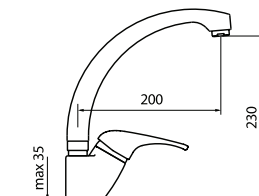

DONAU

Excl. Filter
Warranty: 5 years

Productcode: K841K chrome