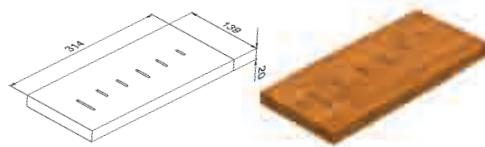

BAMBOO BLOCK

Productcode: R1633