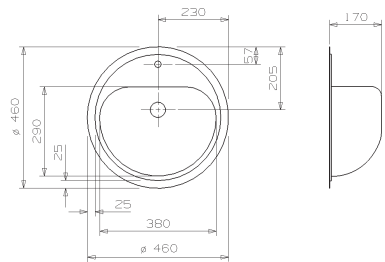

ATLANTIS

Cabinet: 450 mm
Depth: 170 mm
Integrated or inset

Tap

Underbuild

Integrated

Semi integrated

Inset

TAP

RODRIGO
Art.nr.: K370B