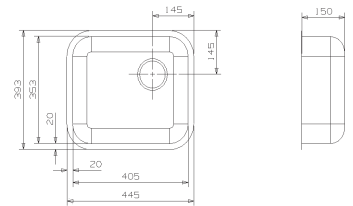

L18 4035 OKG

Cabinet: 450 mm
Depth: 150 mm
Sink unit dimension: 405 x 353 mm

Material finish: polished inox

Accessories

8 9 A B

Underbuild

Integrated

Semi integrated

7 WIRE BASKET
WHITE
Art.nr.: R1090

8 WIRE BASKET
WHITE
Art.nr.: R1130

9 STAINLESS STEEL
WIRE BASKET
Art.nr.: R1160

ACCESSORIES

Other taps from page 90
Other waste bins from page 94

A NOVA
Art.nr.: K785K chrome

B AMSTERDAM DOUBLE
Art.nr.: R1765