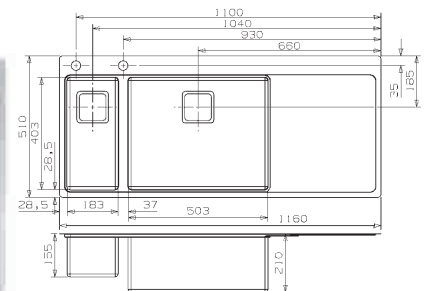

## NEVADA 18-50 LEFT

Cabinet: 800 mm  
 Depth: 155 / 210 mm  
 Sink unit dimension: 183 x 403 /  
 503 x 403 mm

Material finish: brushed inox  
 Pop-up (M1882 page 128) included  
 Also available as sink unit right  
 Including tapholes  
 Not suitable for undermount