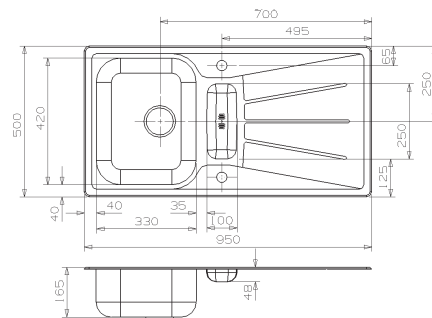

### DIPLOMAT 10 PLUS LUX

Cabinet: 600 mm  
 Depth: 165 / 48 mm  
 Sink unit dimension: 330 x 420 / 100 x 250 mm

Material finish: polished inox  
 Included stainless steel colander, 2 tapholes and pop-up