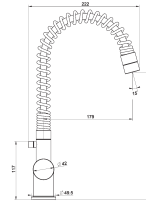

LENA

Incl. Filter
Warranty: 5 years

Productcode: K750K chrome