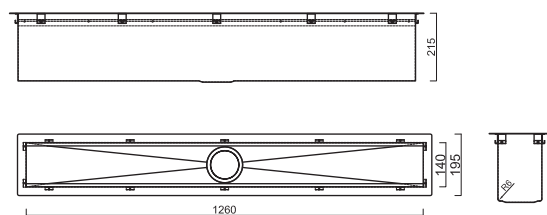

MANHATTAN 130 CM

Productcode: R1605