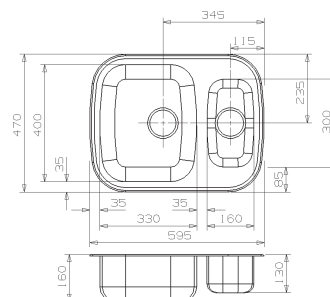

QUEEN R60

Cabinet: 600 mm
Depth: 160 / 130 mm
Sink unit dimension: 330 x 400 / 160 x 300 mm

Material finish: polished inox
Eclipse optional (page 128)
Included stainless steel colander