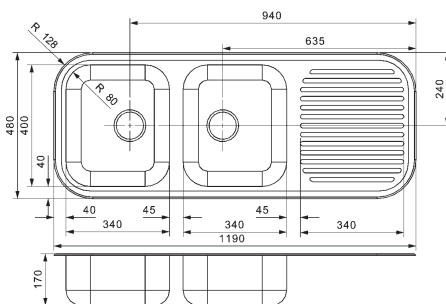

REGENT 30 LUX

Cabinet: 800 mm
Depth: 170 / 170 mm
Sink unit dimension: 340 x 400 /
340 x 400 mm

Material finish: polished inox