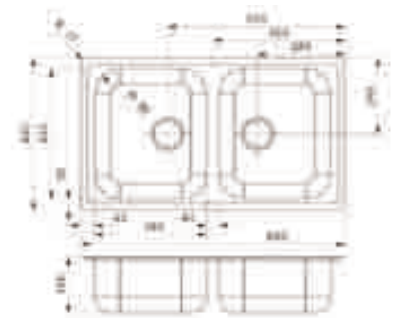

CENTURIO L20

Cabinet: 800 mm
Depth: 180/180 mm
Sink unit dimension: 360 x 420 / 360 x 420 mm
Material finish: polished inox
Eclipse optional (page 128)