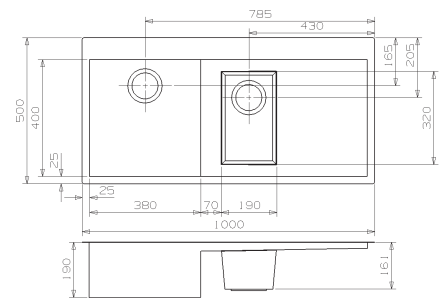

ONTARIO 1.5

Cabinet: 800 mm
Depth: 190 / 160 mm
Sink unit dimension: 380 x 400 / 190 x 320 mm

Material finish: polished inox
Pop-up included
Also available as sink unit right
Not suitable for undermount