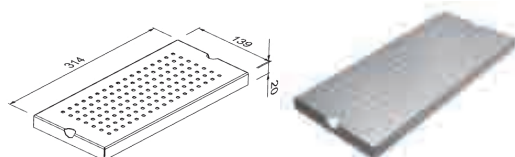

STAINLESS STEEL GLASS DRAINER

Productcode: R1637