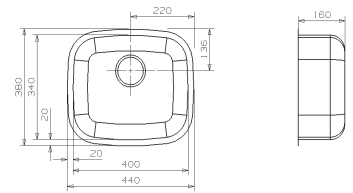

L18 3440 OKG

Cabinet: 450 mm
Depth: 160 mm
Sink unit dimension: 400 x 340 mm

Material finish: polished inox

Accessories

8 9 A B

Underbuild

Integrated

Semi integrated