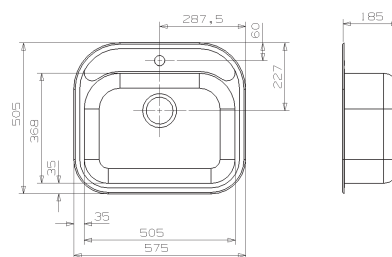

ORLANDO L

Cabinet: 600 mm
Depth: 185 mm
Sink unit dimension: 505 x 368 mm
Material finish: polished inox
Eclipse optional (page 128)