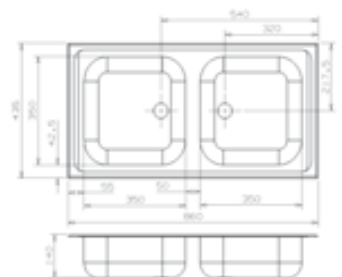

ALPHA 20 BA

Cabinet: 800 mm
Depth: 140 / 140 mm
Sink unit dimension: 350 x 350 / 350 x 350 mm

Material finish: mat stainless steel
Delivery time and minimum quantity