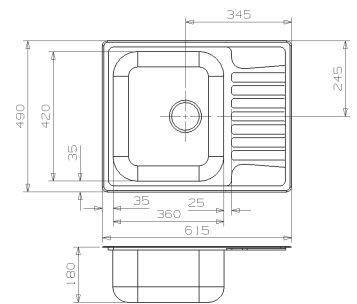

ADMIRAL R40

Cabinet: 500 mm
Depth: 180 mm
Sink unit dimension: 360 x 420 mm

Material finish: polished inox
Eclipse optional (page 128)