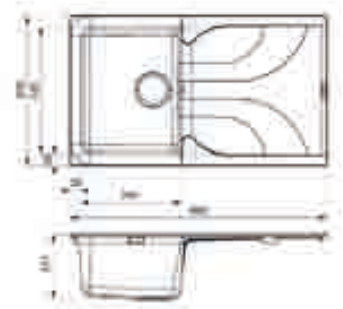

## MONZA 400

Cabinet: 450 mm  
 Depth: 217 mm  
 Sink unit dimension: 340 x 430 mm

Including waste kit  
 Pop-up optional