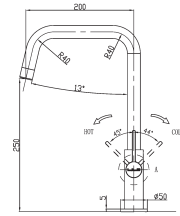

BRAZOS

Excl. Filter
Warranty: 5 years

Productcode: K861K chrome