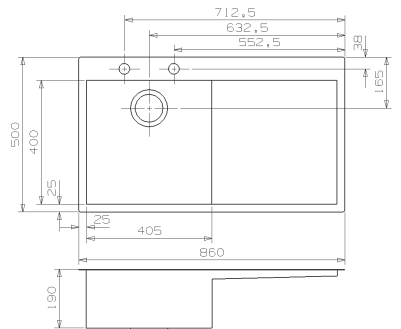

### ONTARIO 10

Cabinet: 450 mm  
 Depth: 190 mm  
 Sink unit dimension: 405 x 400

Material finish: polished inox  
 Pop-up included  
 Also available as sink unit right  
 Not suitable for undermount