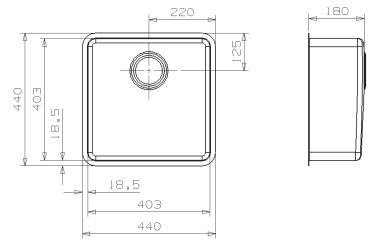

Accessories

OHIO 40 X 40

Cabinet: 450 mm
Depth: 180 mm
Sink unit dimension: 403 x 403 mm
Material finish: matt inox
Eclipse optional (page 128)