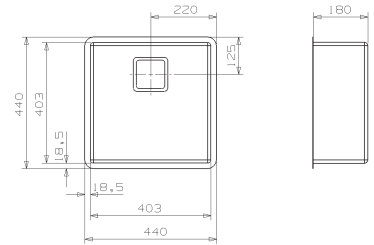

TEXAS 40 X 40

Cabinet: 450 mm
Depth: 180 mm
Sink unit dimension: 403 x 403 mm
Material finish: matt inox

Accessories

1 3 4 5 6 A B