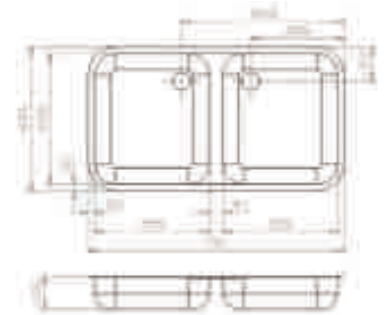

L18 35D40 VPVP-CC 10CM DEPTH (304)

Cabinet: 80 cm
Depth: 100/100 mm

Material finish: polished inox
VP= extra deep waste, suitable for outlet pipe
Outlet pipe not included with sink (R1015 page 109)

Special for disabled kitchen