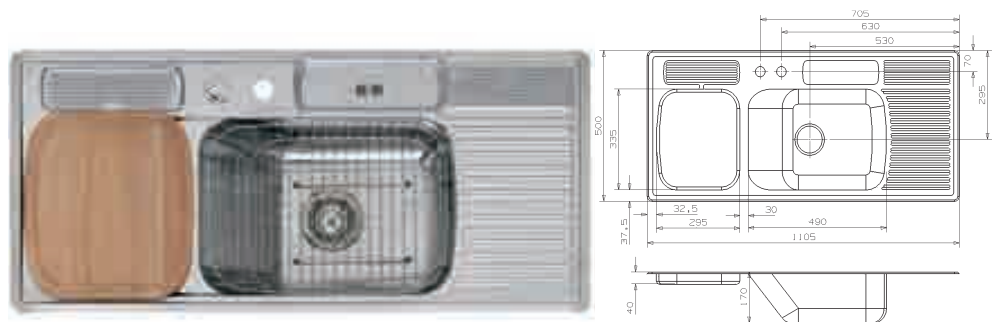

AMBASSADOR L

Cabinet: 900 mm
Depth: 170 / 40 mm
Sink unit dimension: 490 x 335 mm

Material finish: polished inox
Including wooden cuttingboard, wirebasket, plastic colander, taphole and pop-up