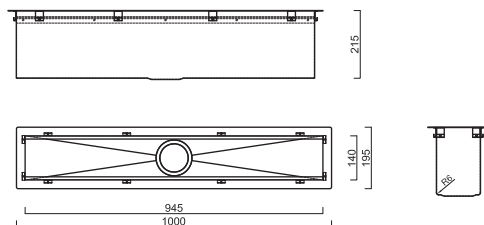

MANHATTAN 100 CM

Productcode: R1603