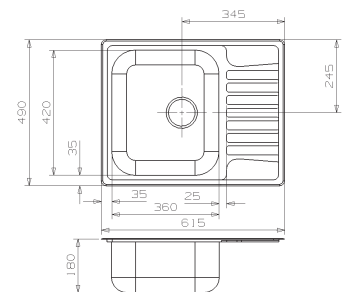

ADMIRAL 40-CC (304)

Cabinet: 50 cm
Depth: 180 mm

Material finish: polished inox
Without tapholes