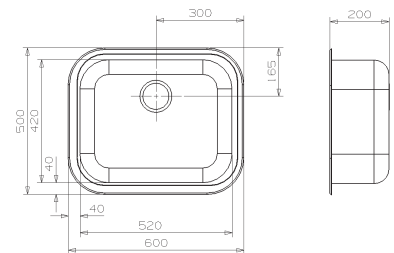

CHICAGO L

Cabinet: 600 mm
Depth: 200 mm
Sink unit dimension: 520 x 420 mm

Material finish: polished inox
Eclipse optional (page 128)