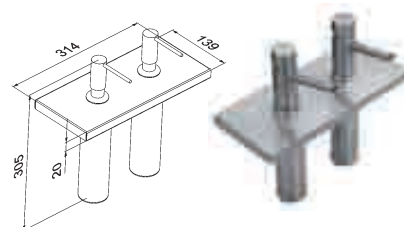

LIQUID DISPENSER MODULE

Productcode: R1631