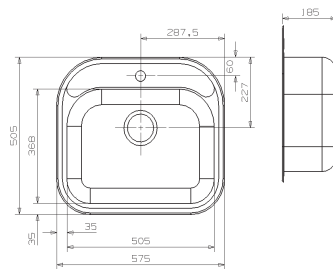

ORLANDO-CC (304)

Cabinet: 60 cm
Depth: 185 mm

Material finish: polished inox