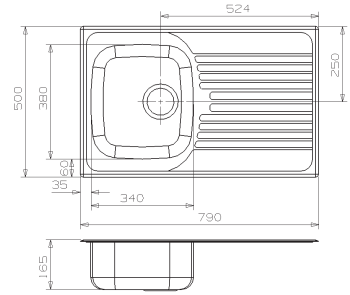

REX 10

Cabinet: 450 mm
Depth: 165 mm
Sink unit dimension: 340 x 380 mm
Material finish: polished inox
Also available with 2 tapholes and pop-up