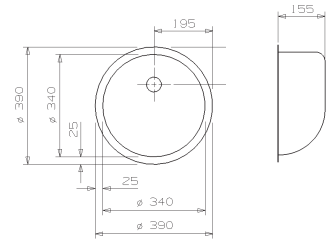

AMAZONE

Cabinet: 400 mm

Depth: 155 mm

Integrated or inset

Tap

Underbuild

Integrated

Semi integrated

Inset