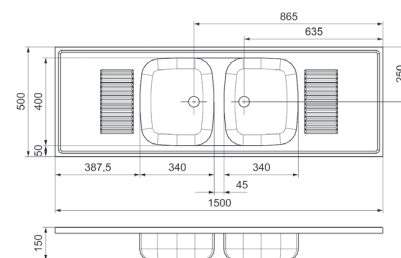

LAY ON 150 X 50 DB.DD

Depth: 150 / 150 mm

Delivery time and based on minimum quantity
(100 pieces)