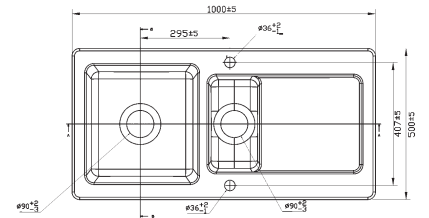

RL501CW

Cabinet: 800 mm
Depth: 180 mm
Total dimension: 1000 x 500 mm
Including waste kit