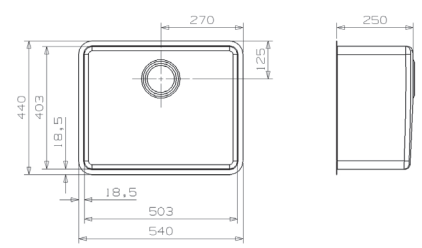

KANSAS 50X40-CC (304)

Cabinet: 60 cm
Depth: 250 mm

Material finish: matt inox

25 cm tief!