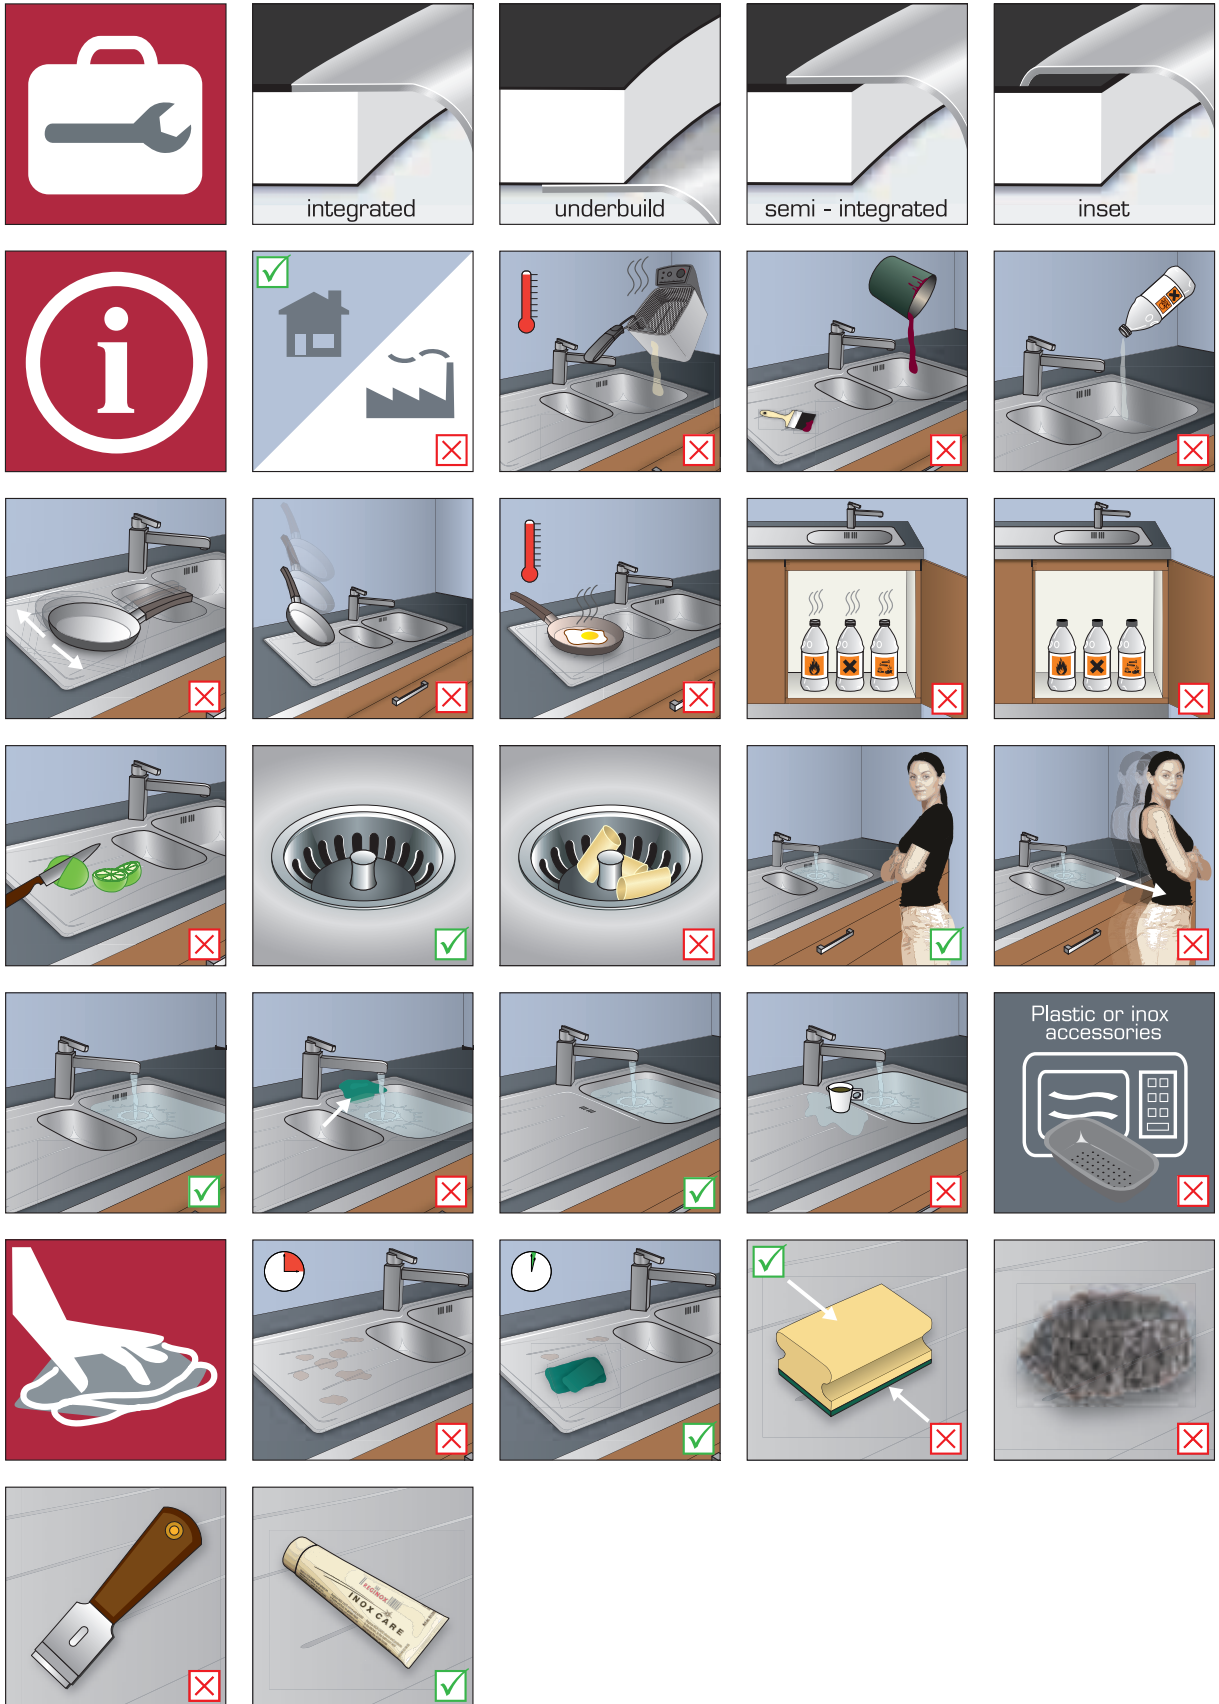

BUILT-IN OPTIONS, USE AND MAINTENANCE