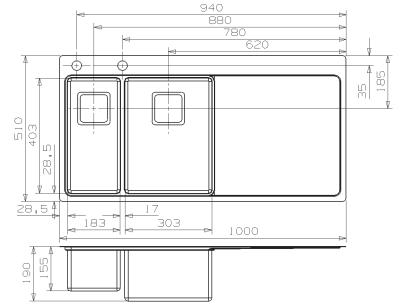

## NEVADA 18-30 LEFT

Cabinet: 600 mm  
 Depth: 155 / 190 mm  
 Sink unit dimension: 183 x 403 /  
 303 x 403 mm

Material finish: brushed inox  
 Pop-up (M1882 page 128)  
 Also available as sink unit right  
 Including tapholes  
 Not suitable for undermount