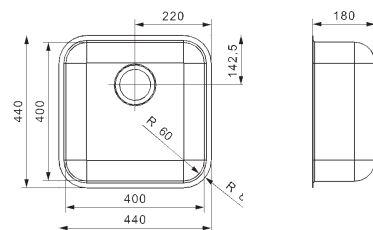

IB4040-CC (316: CORROSION AND AGGRESSIVE CHEMICALS RESISTANT)

Cabinet: 45 cm
Depth: 180 mm

Material finish: polished inox
Option: 316 stainless steel basket strainer (M1655-316 page 109)

Underbuild

Integrated

Semi integrated

IB5040-CC (316: CORROSION AND AGGRESSIVE CHEMICALS RESISTANT)

Cabinet: 60 cm
Depth: 200 mm

Material finish: polished inox
Option: 316 stainless steel basket strainer (M1655-316 page 109)

Underbuild

Integrated

Semi integrated