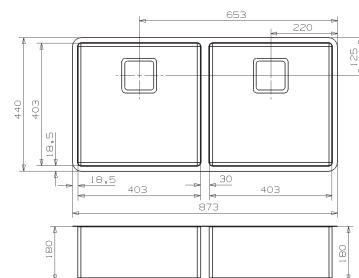

TEXAS 40 X 40 + 40 X 40

Cabinet: 900 mm
Depth: 180 mm
Sink unit dimension: 403 x 403 / 403 x 403 mm
Material finish: matt inox