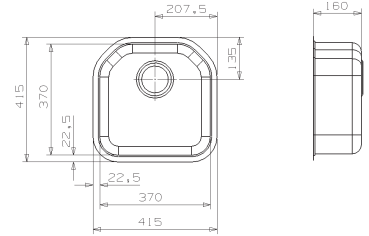

DENVER L

Cabinet: 450 mm
Depth: 160 mm
Sink unit dimension: 370 x 370 mm
Material finish: polished inox

Accessories

1 **A** **B**

Underbuild

Integrated

Semi integrated