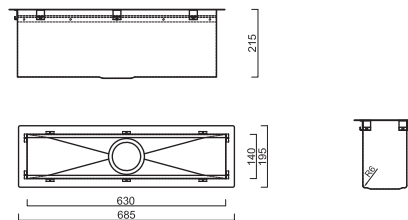

## MANHATTAN 100 CM

Productcode: R1603