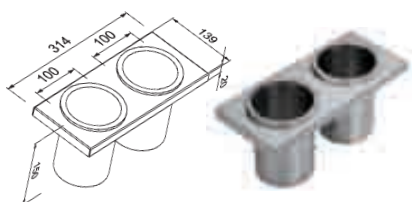

Manhattan

The Manhattan island is the pinnacle of modern kitchen design. It looks great and is supremely functional with several modules, including: wooden cutting board set, full stainless steel knife set, oil/wine bottle holders, food prep containers, dish drainer, glass drainer, colander and soap dispenser modules.

The Manhattan models are available in 3 lengths: 70cm (fitting 2 modules), 100cm (for 3 modules) and 130cm (for 4 modules) and are ideal for installation in combination with a Reginox sink.

OIL/WINE BOTTLE HOLDER

Productcode: R1621