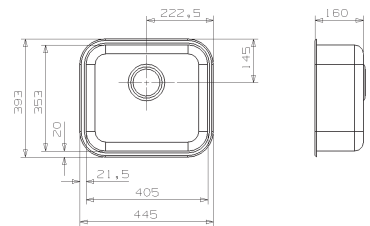

COLORADO COMFORT R OKG

Cabinet: 450 mm
Depth: 160 mm
Sink unit dimension: 405 x 353 mm
Material finish: polished inox

Accessories

2 3 A B

Inset