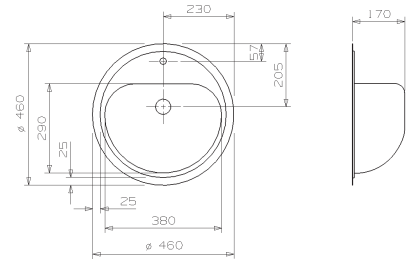

## AMAZONE-CC (304)

Cabinet: 40 cm  
Depth: 155 mm

Material finish: polished inox

**ATLANTIS-CC (304)**  
**ATLANTIS-CC (316: CORROSION AND AGGRESSIVE CHEMICALS RESISTANT)**

Cabinet: 45 cm  
 Depth: 170 mm  
 Material finish: polished inox