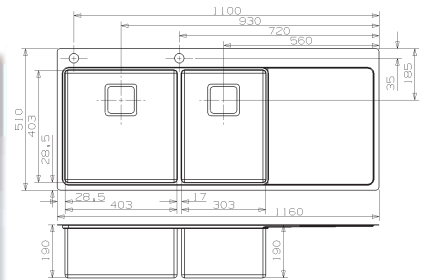

### NEVADA 40-30 LEFT

Cabinet: 800 mm  
 Depth: 190 / 190 mm  
 Sink unit dimension: 403 x 403 / 303 x 403 mm

Material finish: brushed inox  
 Pop-up (M1882 page 128) included  
 Also available as sink unit right  
 Including tapholes  
 Not suitable for undermount