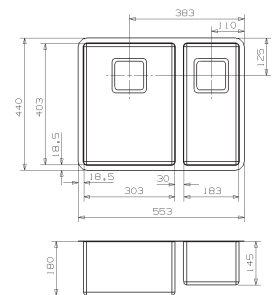

TEXAS 30 X 40 + 18 X 40

Cabinet: 600 mm
Depth: 180 / 145 mm
Sink unit dimension: 303 x 403 / 183 x 403 mm
Material finish: matt inox
Also available with big bowl right