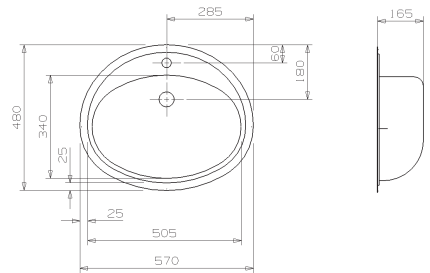

PACIFIC-CC (304)

Cabinet: 60 cm
Depth: 165 mm
Material finish: polished inox