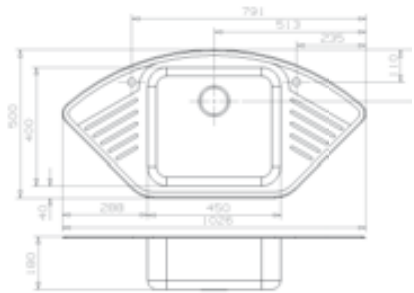

### EMPIRE R10

Cabinet: 800 mm  
Depth: 180 mm  
Sink unit dimension: 450 x 400 mm

Material finish: polished inox  
2 tapholes and pop-up included