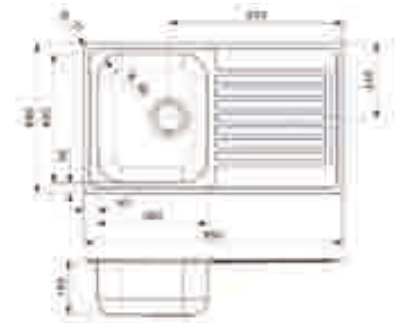

CENTURIO L10

Cabinet: 600 mm
Depth: 180 mm
Sink unit dimension: 360 x 420 mm
Material finish: polished inox
Eclipse optional (page 128)