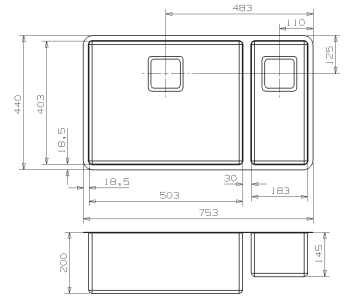

## TEXAS 50 X 40 + 18 X 40

Cabinet: 800 mm  
 Depth: 200 / 145 mm  
 Sink unit dimension: 503 x 403 / 183 x 403 mm

Material finish: matt inox  
 Also available with big bowl right