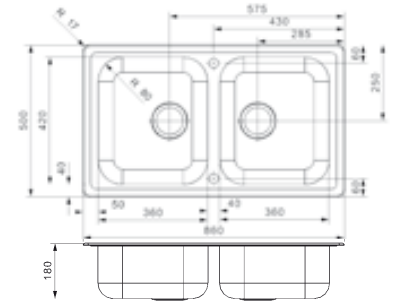

CENTURIO R20

Cabinet: 800 mm
Depth: 180/180 mm
Sink unit dimension: 360 x 420 / 360 x 420 mm

Material finish: polished inox
Eclipse optional (page 128)