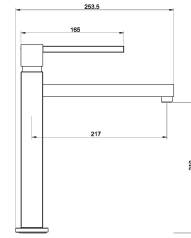

GILA

Incl. Filter
Warranty: 5 years

Productcode: K760K chrome
K762K brushed inox