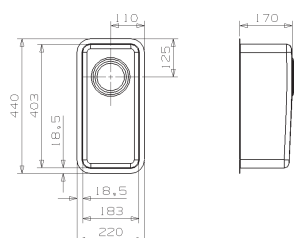

KANSAS 18 X 40

Cabinet: 400 mm
Depth: 170 mm
Sink unit dimension: 183 x 403 mm

Material finish: matt inox
Eclipse optional (page 104)