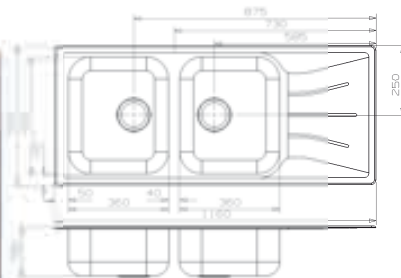

## DIPLOMAT 30 LUX

Cabinet: 800 mm  
 Depth: 180 / 180 mm  
 Sink unit dimension : 360 x 420 /  
 360 x 420 mm

Material finish: polished inox  
 Eclipse optional (page 128)