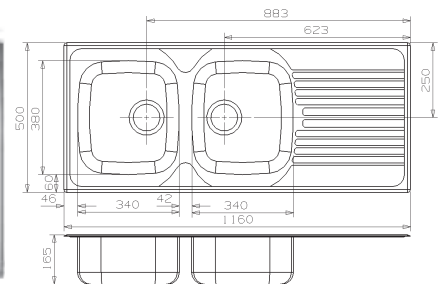

REX 30

Cabinet: 800 mm
Depth: 165 mm
Sink unit dimension: 340 x 380 / 340 x 380 mm
Material finish: polished inox
Also available with 2 tapholes and pop-up