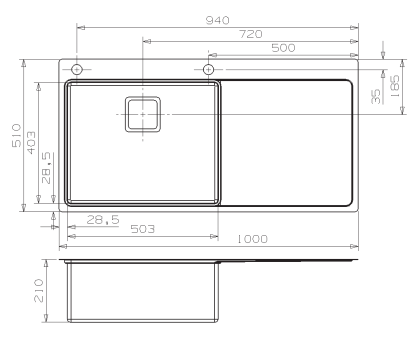

## NEVADA 40 LEFT

Cabinet: 450 mm  
 Depth: 190 mm  
 Sink unit dimension: 403 x 403 mm

Material finish: brushed inox  
 Pop-up (M1882 page 128) included  
 Also available as sink unit right  
 Including tapholes  
 Not suitable for undermount

## NEVADA 50 LEFT

Cabinet: 600 mm  
 Depth: 210 mm  
 Sink unit dimension: 503 x 403 mm

Material finish: brushed inox  
 Pop-up (M1882 page 128) included  
 Also available as sink unit right  
 Including tapholes  
 Not suitable for undermount