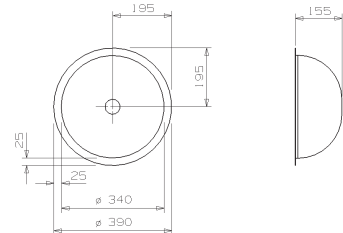

CARIBBEAN-CC (304) CARIBBEAN-CC (316: CORROSION AND AGGRESSIVE CHEMICALS RESISTANT)

Cabinet: 40 cm
Depth: 155 mm

Material finish: polished inox