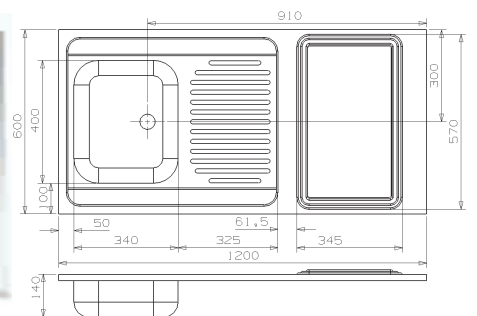

REGILEC

Depth: 140 mm

Delivery time and based on minimum quantity (100 pieces)

Productcode: LE126E11R12

Reginox stainless steel quality AISI 304 18/10