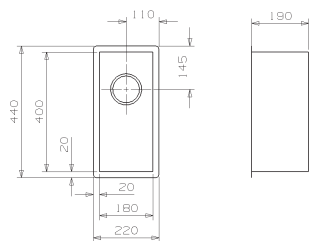

Accessories

1. 1 A B