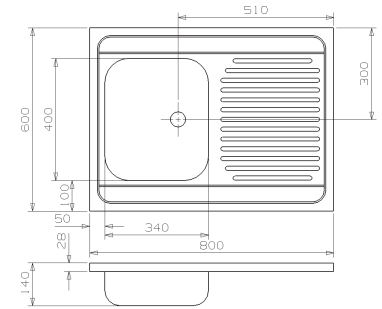

LAY ON 80 X 60 SB

Depth: 140 mm

Delivery time and based on minimum quantity
(100 pieces)

Productcode: LEo86N11R12