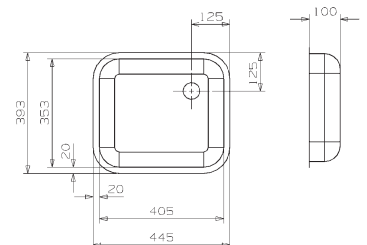

L18 4035 VP-CC 10CM DEPTH (304)

Cabinet: 45 cm
Depth: 100 mm

Material finish: polished inox
VP= extra deep waste, suitable for outlet pipe
Outlet pipe not included with sink (R1015 page 109)

10 CM DEEP