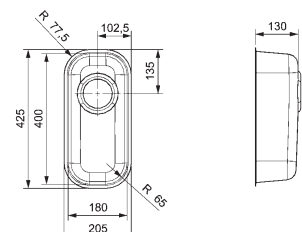

IB1840-CC (304)

Cabinet: 45 cm
Depth: 130 mm

Material finish: polished inox