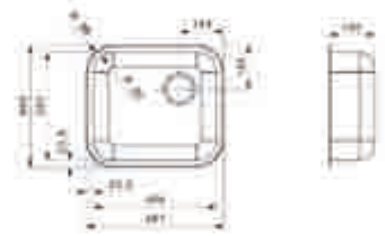

R18 4035 OKG

Cabinet: 450 mm
Depth: 150 mm
Sink unit dimension: 404 x 353 mm

Material finish: polished inox
Also available with 1.5" waste

Accessories

2 3 4 A B

Inset