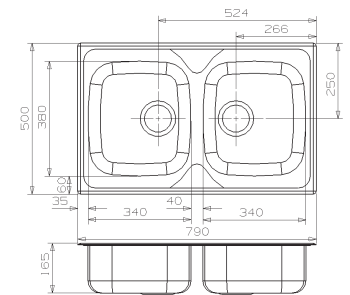

REX 20

Cabinet: 800 mm
Depth: 165 mm
Sink unit dimension: 340 x 380 / 340 x 380 mm
Material finish: polished inox
Also available with 2 tapholes and pop-up