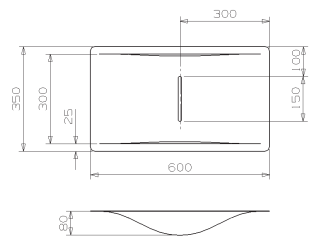

Tap

Underbuilt

Integrated

Semi integrated

TAP

A RODRIGO
Art.nr.: K370B