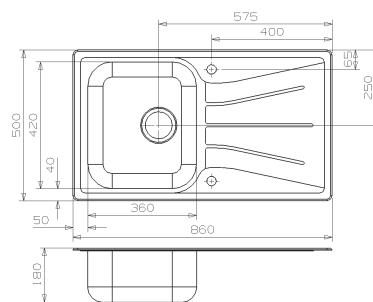

DIPLOMAT 10 LUX

Cabinet: 450 mm
Depth: 180 mm
Sink unit dimension: 360 x 420 mm

Material finish: polished inox
Eclipse optional (page 128)