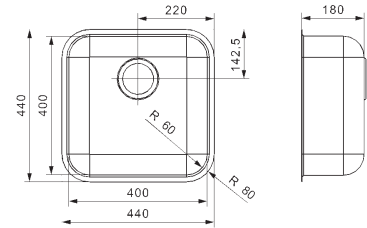

IB 4040

Cabinet: 450 mm
Depth: 180 mm
Sink unit dimension: 400 x 400 mm

Material finish: polished inox
Eclipse optional (page 128)
Available as underbuild and integrated