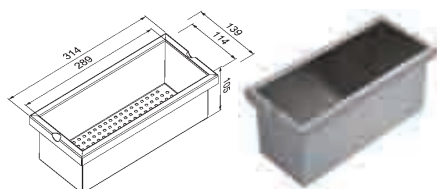

COLANDER

Productcode: R1623