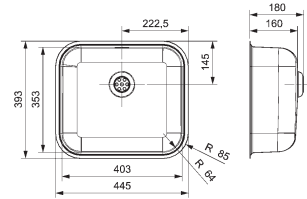

COLORADO COMFORT L

Cabinet: 450 mm
Depth: 160 mm
Sink unit dimension: 403 x 353 mm
Material finish: polished inox

Accessories

2 3 A B

Underbuild

Integrated

Semi integrated

ACCESSORIES

1 WOODEN CUTTINGBOARD
Art.nr.: S1210
+ Bo8YoRBAooGPZ

2 WIRE BASKET WHITE
Art.nr.: R1130

3 STAINLESS STEEL WIRE BASKET
Art.nr.: R1160