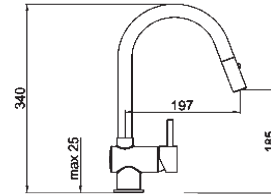

TIGRIS PULL OUT

Excl. Filter
Warranty: 5 years

Productcode: K837K chrome