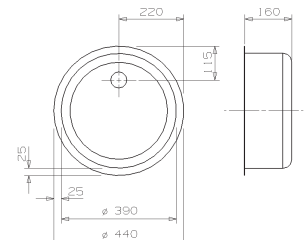

L18 390 VP-CC (304)

Cabinet: 45 cm
Depth: 160 mm

Material finish: polished inox
VP= extra deep waste, suitable for outlet pipe
Outlet pipe not included with sink (R1015 page 109)