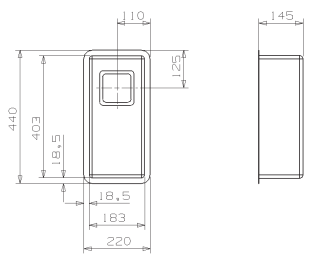

TEXAS 18 X 40

Cabinet: 400 mm
Depth: 145 mm
Sink unit dimension: 183 x 403 mm
Material finish: matt inox