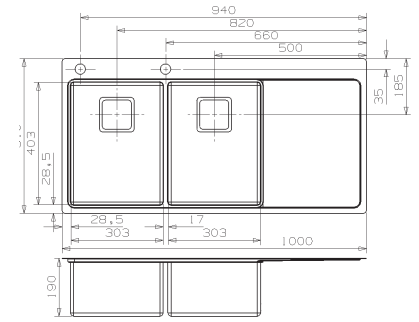

## NEVADA 30-30 LEFT

Cabinet: 800 mm  
 Depth: 190 / 190 mm  
 Sink unit dimension: 303 x 403 /  
 303 x 403 mm

Material finish: brushed inox  
 Pop-up (M1882 page 128) included  
 Also available as sink unit right  
 Including tapholes  
 Not suitable for undermount