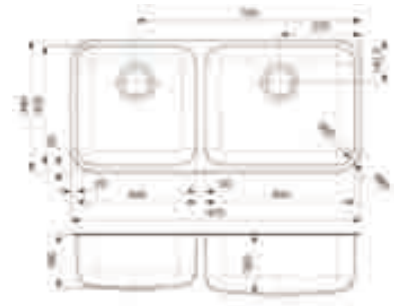

Accessories

Underbuild

Integrated

Semi integrated