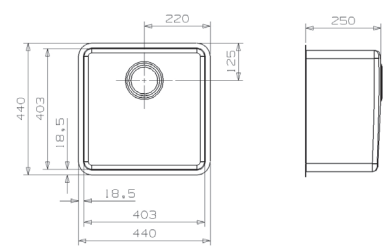

KANSAS 40X40-CC (304)

Cabinet: 45 cm
Depth: 250 mm

Material finish: matt inox

25 cm tief!