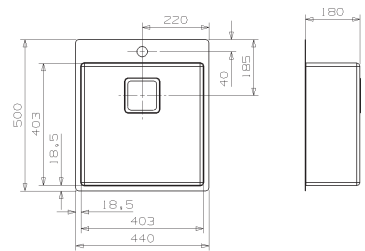

TEXAS 40 X 40 TAPWING

Cabinet: 450 mm
Depth: 180 mm
Sink unit dimension: 403 x 403 mm

Material finish: brushed inox
Not suitable for undermount

reddot design award
winner 2013

Accessories

1 3 4 5 6 A B

Integrated

Semi integrated

TEXAS 50 X 40 TAPWING

Cabinet: 600 mm
Depth: 200 mm
Sink unit dimension: 503 x 403 mm

Material finish: brushed inox
Not suitable for undermount