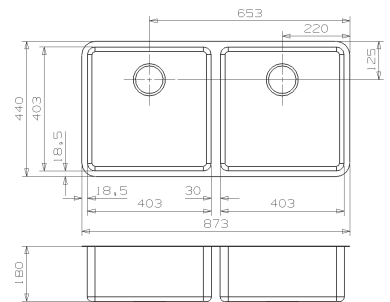

OHIO 40 X 40 + 40 X 40

Cabinet: 900 mm
Depth: 180 / 180 mm
Sink unit dimension: 403 x 403 / 403 x 403 mm

Material finish: matt inox
Eclipse optional (page 128)