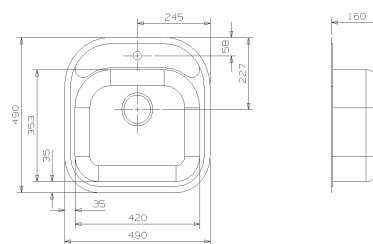

BOSTON KG-CC (304)

Cabinet: 50 cm
Depth: 160 mm

Material finish: polished inox