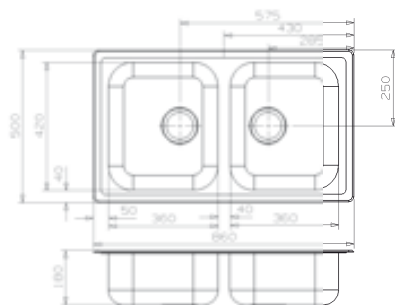

DIPLOMAT 20 LUX

Cabinet: 800 mm
Depth: 180 / 180 mm
Sink unit dimension: 360 x 420 /
360 x 420 mm

Material finish: polished inox
Eclipse optional (page 128)

Accessories

1 2 A B

Inset

DIPLOMAT 30 LUX

Cabinet: 800 mm
Depth: 180 / 180 mm
Sink unit dimension : 360 x 420 /
360 x 420 mm

Material finish: polished inox
Eclipse optional (page 128)

Accessories

1 2 A B

Inset

ACCESSORIES

Other taps from page 90
Other waste bins from page 94

A

NOVA
Art.nr.: K785K
chrome

B

AMSTERDAM DOUBLE
Art.nr.: R1765