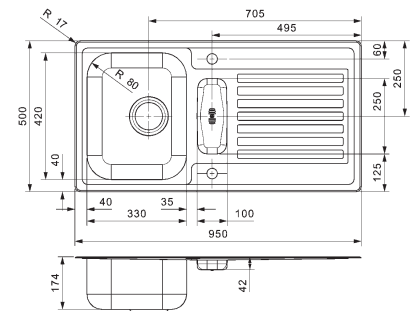

### CENTURIO R10 PLUS

Cabinet: 600 mm  
 Depth: 174 / 42 mm  
 Sink unit dimension: 330 x 420 / 100 x 250 mm

Material finish: polished inox  
 Eclipse optional (page 128)  
 Included stainless steel colander, 2 tapholes and pop-up