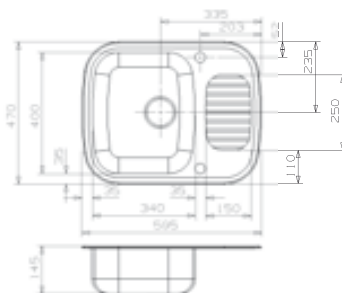

## REGIDRAIN

Cabinet: 600 mm  
 Depth: 145 mm  
 Sink unit dimension: 340 x 400 mm

Material finish: polished inox