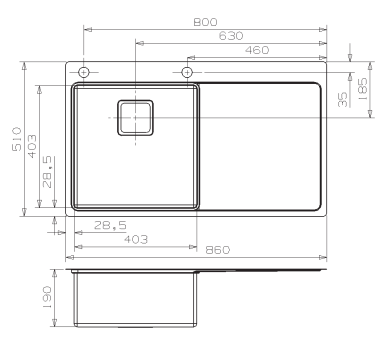

## NEVADA 40 LEFT

Cabinet: 450 mm  
 Depth: 190 mm  
 Sink unit dimension: 403 x 403 mm

Material finish: brushed inox  
 Pop-up (M1882 page 128) included  
 Also available as sink unit right  
 Including tapholes  
 Not suitable for undermount