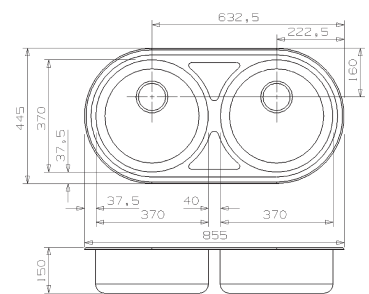

## ANDALUCIA LUX

Cabinet: 900 mm  
 Depth: 150 / 150 mm  
 Sink unit dimension:  $\varnothing$  370 mm /  $\varnothing$  370 mm

Material finish: polished inox