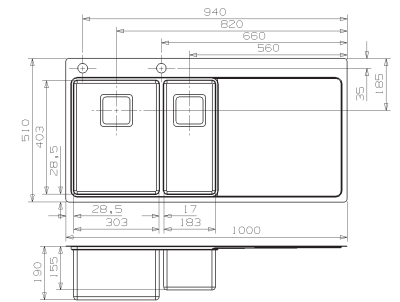

## NEVADA 30-18 LEFT

Cabinet: 600 mm  
 Depth: 190 / 155 mm  
 Sink unit dimension: 303 x 403 /  
 183 x 403 mm

Material finish: brushed inox  
 Pop-up (M1882 page 128) included  
 Also available as sink unit right  
 Including tapholes  
 Not suitable for undermount