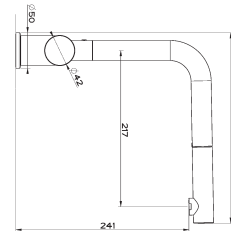

BELAYA

Incl. Filter
Warranty: 5 years
With pull out spray

Productcode: K765K chrome
K767K brushed inox