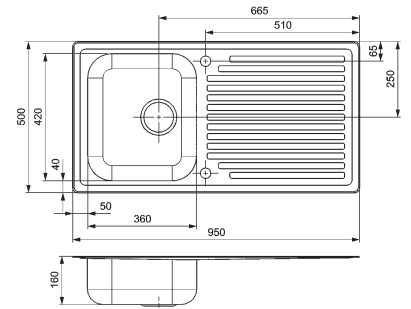

DUCHESS

Cabinet: 500 mm
Depth: 160 mm
Sink unit dimension: 360 x 420 mm

Material finish: matt inox
2 Tapholes and taphole closer included
Minimum order quantity and delivery time

Accessories

A B