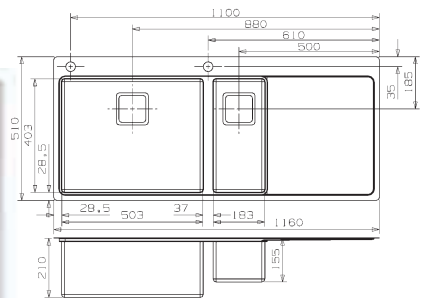

## NEVADA 18-50 LEFT

Cabinet: 800 mm  
 Depth: 155 / 210 mm  
 Sink unit dimension: 183 x 403 /  
 503 x 403 mm

Material finish: brushed inox  
 Pop-up (M1882 page 128) included  
 Also available as sink unit right  
 Including tapholes  
 Not suitable for undermount

## NEVADA 50-18 LEFT

Cabinet: 800 mm  
 Depth: 210 / 155 mm  
 Sink unit dimension: 503 x 403 /  
 183 x 403 mm

Material finish: brushed inox  
 Pop-up (M1882 page 128) included  
 Also available as sink unit right  
 Including tapholes  
 Not suitable for undermount