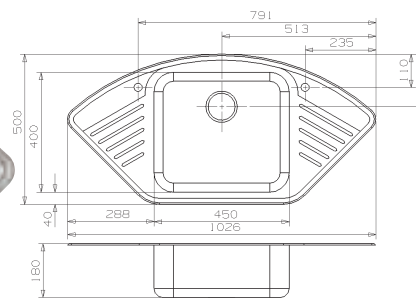

## EMPIRE L10

Cabinet: 800 mm  
 Depth: 180 mm  
 Sink unit dimension: 450 x 400 mm

Material finish: polished inox  
 Eclipse optional (page 128)  
 Included tapholes and pop-up