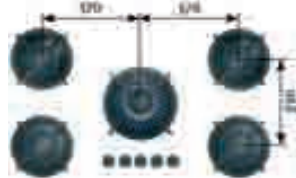

5 Burners, 2 x 2, 2 x 3, 1 x 0,2 / 5 kW,
Wok und Knobs mittig
Dimensions: 953 x 503 x 90 mm
Min. countertop depth 650 mm
Min. cabinet width 1000 mm

Natural gas 60.01.01.022

Bottle gas 60.02.03.022

Enep