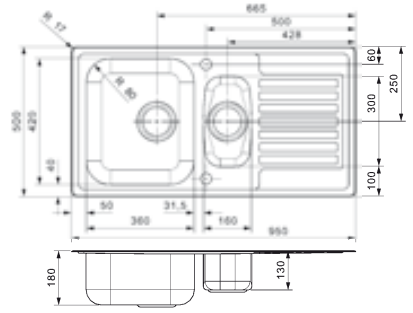

CENTURIO R1.5

Cabinet: 600 mm
Depth: 180/130 mm
Sink unit dimension: 360 x 420 /
160 x 300 mm

Material finish: polished inox
2 tapholes and pop-up included
Eclipse optional (page 128)
Included stainless steel colander and tapholes