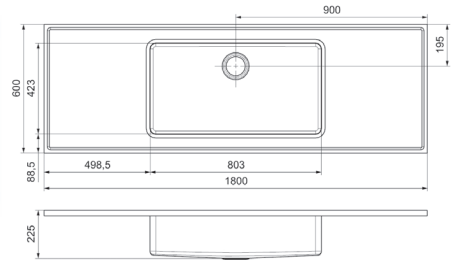

SPECIAL LAY ON 180 X 60 WITH SINK OHIO 80 X 42

Depth: 220 mm

Delivery time and based on minimum quantity (100 pieces)