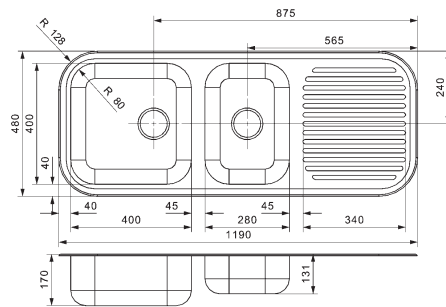

## REGENT 25 LUX

Cabinet: 800 mm  
 Depth: 170/130  
 Sink unit dimension: 400 x 400 /  
 280 x 400 mm

Material finish: polished inox