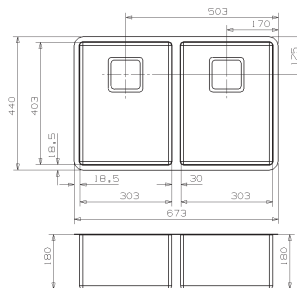

### TEXAS 30 X 40 + 30 X 40

Cabinet: 800 mm  
 Depth: 180 / 180 mm  
 Sink unit dimension: 303 x 403 / 303 x 403 mm  
 Material finish: matt inox