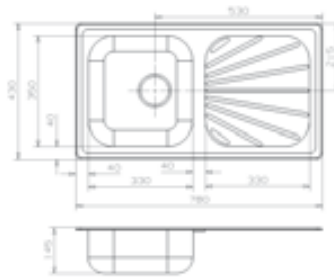

BÈTA 10 BAP OKG

Cabinet: 450 mm
Depth: 145 mm
Sink unit dimension: 330 x 350 mm

Material finish: polished inox
Also available in linen