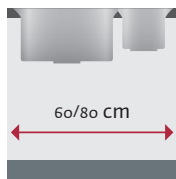

## CABINET SIZE

The choice of your sink depends on the cabinet as this determines the available space. There are several cabinet sizes, 40 cm, 45 cm, 50 cm, 60 cm, 80 cm, 90 cm and 100 cm.

You only need to take into account the size of the bowl, not any drainer.