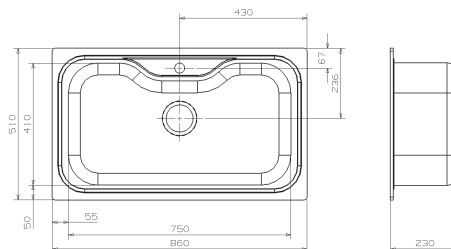

## JUMBO

Cabinet: 900 mm  
 Depth: 230 mm  
 Sink unit dimension: 750 x 410 mm  
 Material finish: polished inox  
 Eclipse optional (page 128)