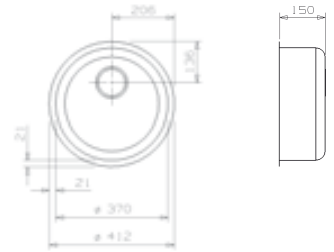

L18 370 OKG

Cabinet: 450 mm
Depth: 150 mm
Sink unit dimension: $\varnothing$ 370 mm

Material finish: polished inox
Minimum order quantity

Accessories

2 3 4 A B

Underbuild

Integrated

Semi integrated