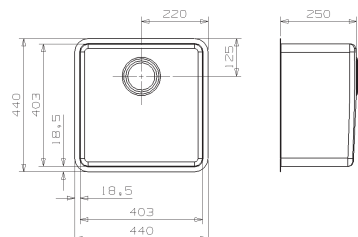

Accessories

KANSAS 40 X 40

Cabinet: 450 mm
Depth: 250 mm
Sink unit dimension: 403 x 403 mm

Material finish: matt inox
Eclipse optional (page 128)