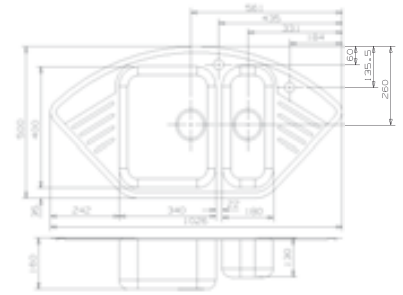

## EMPIRE R15

Cabinet: 800 mm  
 Depth: 160 / 30 mm  
 Sink unit dimension: 340 x 400 /  
 180 x 400 mm

Material finish: polished inox  
 Pop-up included  
 Including wooden cuttingboard and 2 tapholes