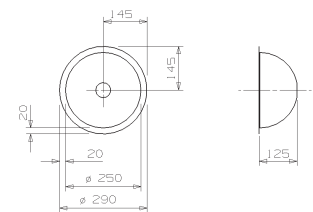

RIO

Cabinet: 300 mm

Depth: 125 mm

Integrated

Tap

Underbuild

Integrated

Semi integrated

Inset