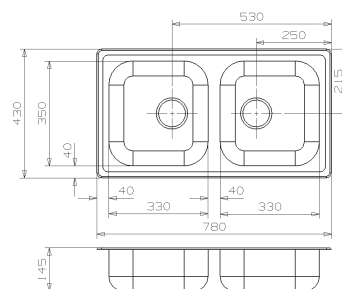

BÈTA 20 BAP KGOKG

Cabinet: 800 mm
Depth: 145 / 145 mm
Sink unit dimension: 330 x 350 /
330 x 350 mm

Material finish: polished inox