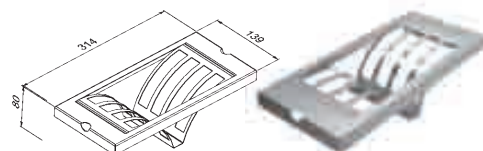

DISH DRAINER

Productcode: R1635