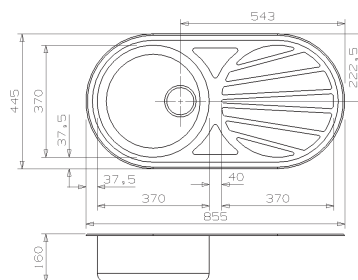

GALICIA LUX

Cabinet: 450 mm
Depth: 160 mm
Sink unit dimension: $\varnothing$ 370 mm

Material finish: polished inox