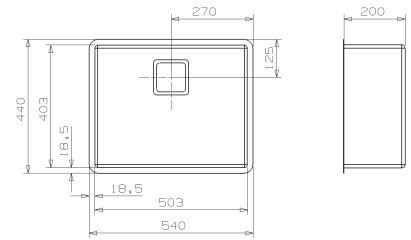

TEXAS 50 X 40

Cabinet: 600 mm
Depth: 200 mm
Sink unit dimension: 503 x 403 mm
Material finish: matt inox