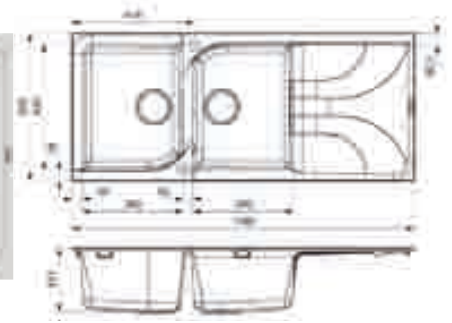

## MONZA 500

Cabinet: 800 mm  
 Depth: 217 / 217 mm  
 Sink unit dimension: 340 x 430 /  
 340 x 430 mm

Including waste kit  
 Pop-up optional