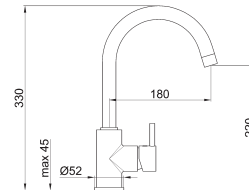

LIARD

Excl. Filter
Warranty: 5 years

Productcode: K839K chrome