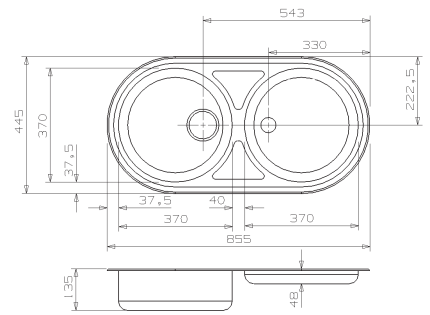

VALENCIA OKG VP

Cabinet: 900 mm
Depth: 135 / 48 mm
Sink unit dimension: $\varnothing$ 370 mm / $\varnothing$ 370 mm

while stocks last