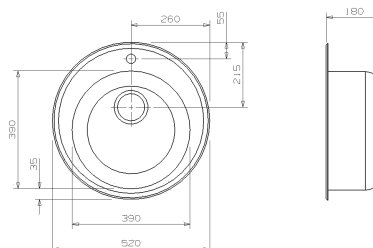

MOSCOW KG-CC (304)

Cabinet: 45 cm
Depth: 180 mm

Material finish: polished inox