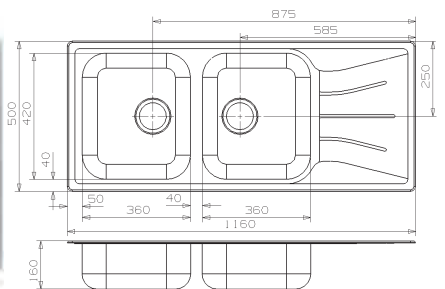

DIPLOMAT 30 ECO

Cabinet: 800 mm
Depth: 160 mm
Sink unit dimension: 360 x 420 /
360 x 420 mm

Delivery time and based on minimum quantity
Material finish: polished inox