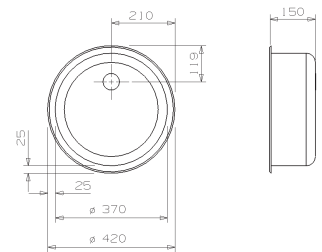

R18 370 OSP

Cabinet: 450 mm
Depth: 150 mm
Sink unit dimension: $\varnothing$ 370 mm

Also available with 3,5" waste
Material finish: polished inox