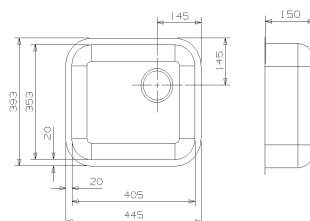

L18 4035 KG-CC (304)

Cabinet: 45 cm
Depth: 150 mm

Material finish: polished inox