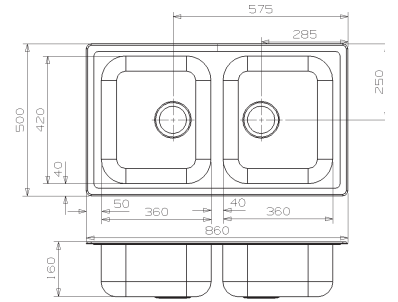

DIPLOMAT 20 ECO

Cabinet: 800 mm
Depth: 160 mm
Sink unit dimension: 360 x 420 /
360 x 420 mm

Delivery time and based on minimum quantity
Material finish: polished inox