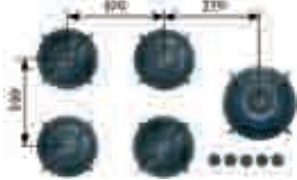

5 Burners, 2 x 2, 2 x 3, 1 x 0,2 / 5 kW,
Wok und Knobs right,
Dimensions: 953 x 503 x 90 mm
Min. countertop depth 650 mm
Min. cabinet width 1000 mm

Natural gas 60.01.01.021

Bottle gas 60.02.03.021

Elbrus