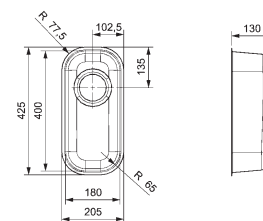

IB 1840

Cabinet: 400 mm
Depth: 130 mm
Sink unit dimension: 180 x 400 mm

Material finish: polished inox
Available as underbuild and integrated