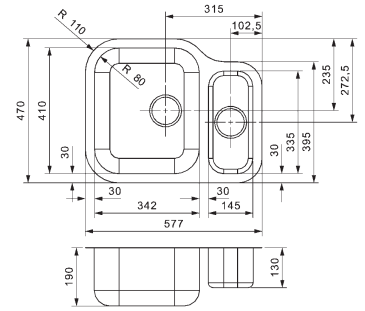

## ALASKA

Cabinet: 600 mm  
 Depth: 190 / 130 mm  
 Sink unit dimension: 342 x 410 / 145 x 335 mm

Material finish: polished inox  
 Available as left or right version  
 Suitable for undermount only