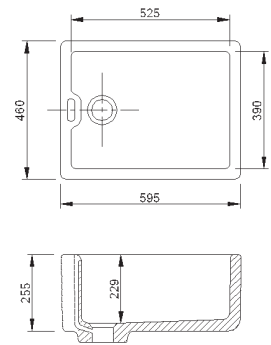

BELFAST CONTEMPORARY

Cabinet: 600 mm

Depth: 229 mm

waste kit supplied separately