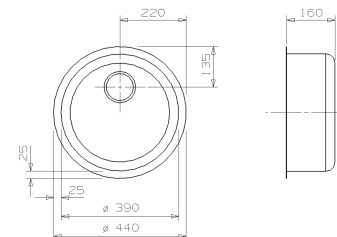

L18 390 OKG

Cabinet: 450 mm
Depth: 160 mm
Sink unit dimension: ø 390 mm
Material finish: polished inox

Accessories

1. 3 6 7 A B

ACCESSORIES

1 STAINLESS STEEL COLANDER
Art.nr.: Bo401RBAooGPZ

2 PLASTIC COLANDER
Art.nr.: R1010

3 WOODEN CUTTINGBOARD
Art.nr.: S1040

4 WOODEN CUTTINGBOARD
Art.nr.: S1070

5 WOODEN CUTTINGBOARD
Art.nr.: S1090

6 STAINLESS STEEL WIRE BASKET
Art.nr.: R1100