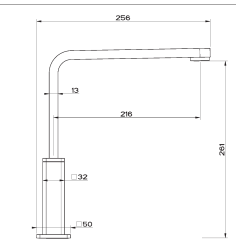

NOVA

Incl. Filter
Warranty: 5 years

Productcode: K785K chrome
K787K brushed inox