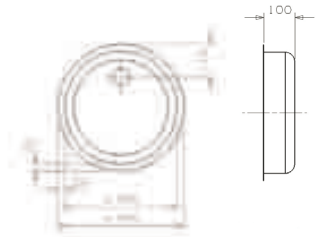

L18 390 VP-CC 10CM DEPTH (304)

Cabinet: 45 cm
Depth: 100 mm

Material finish: polished inox
VP= extra deep waste, suitable for outlet pipe
Outlet pipe not included with sink (R1015 page 109)

10 CM DEEP