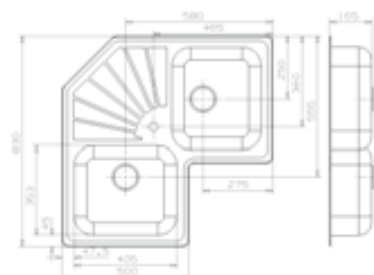

Elegance collection

MONTREAL

Cabinet: 900 x 900 mm
Depth: 165 / 165 mm
Sink unit dimension: 353 x 405 /
353 x 405 mm

Material finish: polished inox
Including taphole
Eclipse optional (page 128)

Accessories

A B

DIPLOMAT 10 LUX

Cabinet: 450 mm
Depth: 180 mm
Sink unit dimension: 360 x 420 mm

Material finish: polished inox
Eclipse optional (page 128)

Accessories

1 2 A B

ACCESSORIES

1 WOODEN
CUTTINGBOARD AND
Art.nr.: S1145

PLASTIC
COLANDER
Art.nr.: R1035

2 STAINLESS STEEL
WIRE BASKET
Art.nr.: R1190