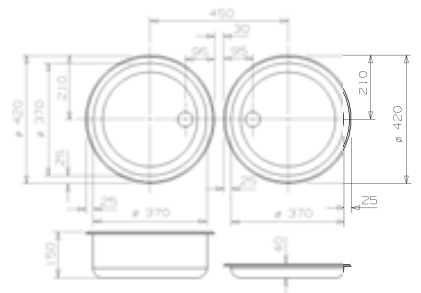

## ROUNDBOWL SET

Cabinet: 450 / 450 mm  
 Depth: 150 / 45 mm  
 Sink unit dimension:  $\varnothing$  370 mm

2 Stainless steel basins (deep/shallow)  $\varnothing$  42 cm  
 Delivery time and based on minimum quantity  
 Includes plastic basket and chopping board  
 Material finish: polished inox