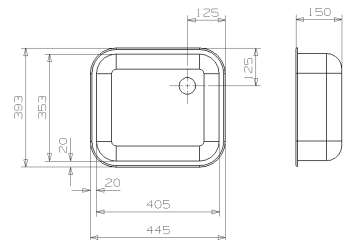

L18 4035 VP-CC (304)

Cabinet: 45 cm
Depth: 150 mm

Material finish: polished inox
VP= extra deep waste, suitable for outlet pipe
Outlet pipe not included with sink (R1015 page 109)