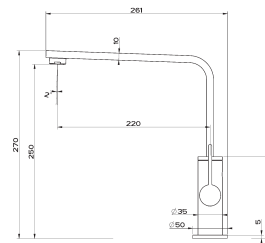

NARMADA

Incl. Filter
Warranty: 5 years

Productcode: K775K chrome
K777K brushed inox