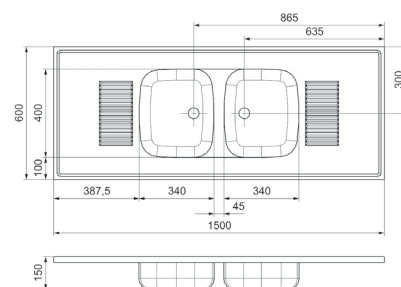

Lay On

Reginox lay ons are very practical. The integrated combination of worktop and sink can fit straight onto a small kitchen block. So an adjoining worktop is not needed. All lay ons are reversible.

LAY ON 150 X 60 DB.DD

Depth: 150 / 150 mm

Delivery time and based on minimum quantity
(100 pieces)