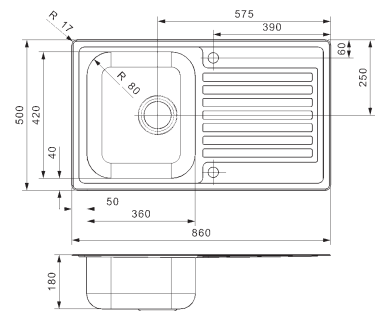

CENTURIO R10

Cabinet: 600 mm
Depth: 180 mm
Sink unit dimension: 360 x 420 mm

Material finish: polished inox
Eclipse optional (page 128)