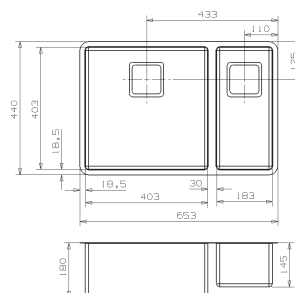

TEXAS 40 X 40 + 18 X 40

Cabinet: 800 mm
Depth: 180 / 145 mm
Sink unit dimension: 403 x 403 / 183 x 403 mm
Material finish: matt inox
Also available with big bowl right