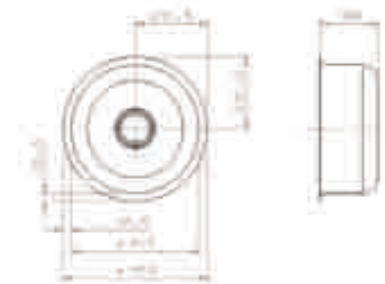

RONDOLUX

Cabinet: 450 mm
Depth: 180 mm
Sink unit dimension: Ø 410 mm
Material finish: polished inox
Pop-up included