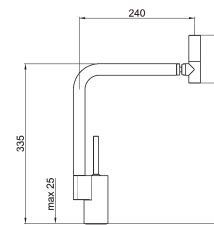

ELBE

Incl. Filter
Warranty: 5 years

Productcode: K833K chrome