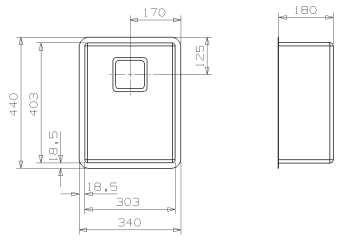

TEXAS 30 X 40

Cabinet: 400 mm
Depth: 180 mm
Sink unit dimension: 303 x 403 mm
Material finish: matt inox