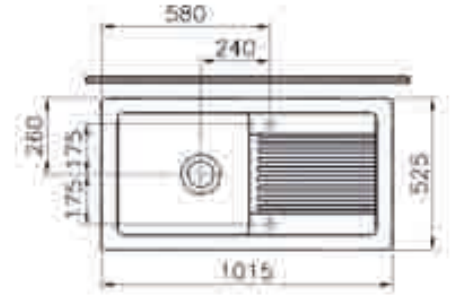

RL304CW

Cabinet: 800 mm
Depth: 200 mm
Total dimension: 1015 x 525 mm
Sink unit dimension: 350 x 350 mm
Including waste kit