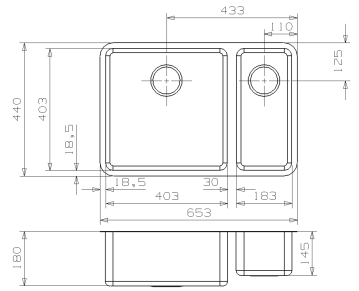

## OHIO 40 X 40 + 18 X 40

Cabinet: 800 mm  
 Depth: 180 / 145 mm  
 Sink unit dimension: 403 x 403 / 183 x 403 mm

Material finish: matt inox  
 Eclipse optional (page 128)  
 Available as left or right version