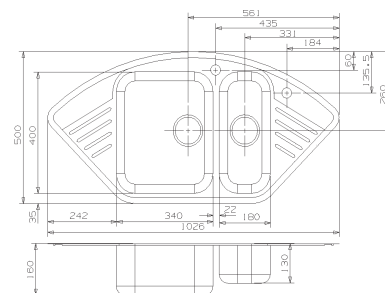

EMPIRE L15

Cabinet: 800 mm
Depth: 160/130 mm
Sink unit dimension: 340 x 400 / 180 x 400 mm

Material finish: polished inox
Eclipse optional (page 128)
Included wooden cuttingboard and 2 tapholes
Pop-up included
Also available with big bowl right