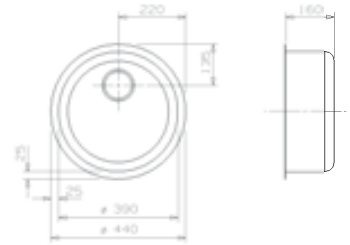

R18 390 OKG

Cabinet: 450 mm
Depth: 160 mm
Sink unit dimension: $\varnothing$ 390 mm

Also available with 1,5" waste
Material finish: polished inox