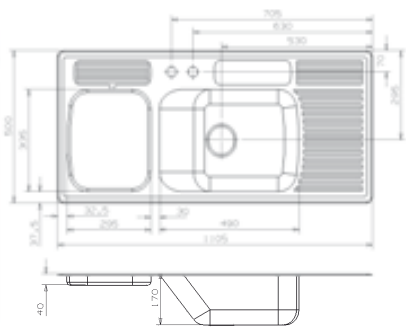

Elite collection

AMBASSADOR

Cabinet: 900 mm
Depth: 170 / 40 mm
Sink unit dimension: 490 x 335 mm

Material finish: polished inox
2 tapholes and pop-up included
Including wooden cuttingboard,
wirebasket and plastic colander

Accessories

2 4 7 A B

Inset

EMPIRE R10

Cabinet: 800 mm
Depth: 180 mm
Sink unit dimension: 450 x 400 mm

Material finish: polished inox
2 tapholes and pop-up included

Accessories

A B

Inset

ACCESSORIES

- **1** STAINLESS STEEL COLANDER
  Art.nr.: Bo600RBPooGPZ
- **2** PLASTIC COLANDER
  Art.nr.: R1030
- **3** WOODEN CUTTINGBOARD
  Art.nr.: S1000
- **4** WOODEN CUTTINGBOARD
  Art.nr.: S1100
- **5** WOODEN CUTTINGBOARD AND
  Art.nr.: S1145
- PLASTIC COLANDER
  Art.nr.: R1035