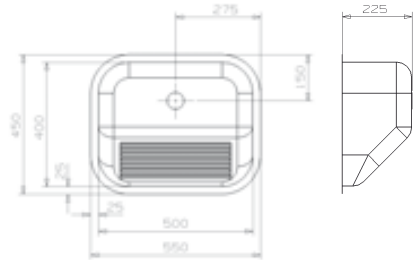

## OTTAWA

Cabinet: 600 mm  
 Depth: 225 mm  
 Sink unit dimension: 500 x 400 mm

Material finish: polished inox  
 Also available wall mounted (inset)  
 Clamps for inset Z1006 (page 128)