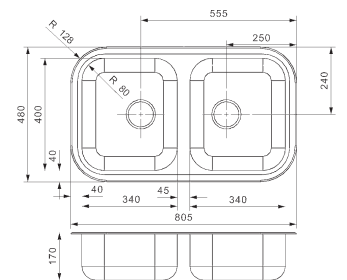

REGENT 20 LUX

Cabinet: 800 mm
Depth: 170 / 170 mm
Sink unit dimension: 340 x 400 / 340 x 400 mm

Material finish: polished inox