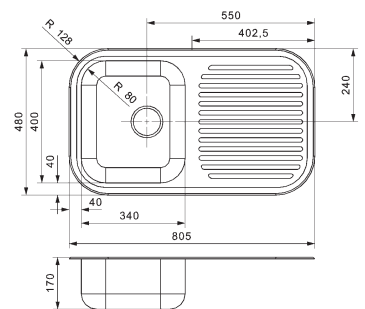

REGENT 10 LUX

Cabinet: 450 mm
Depth: 170 mm
Sink unit dimension: 340 x 400 mm

Material finish: polished inox