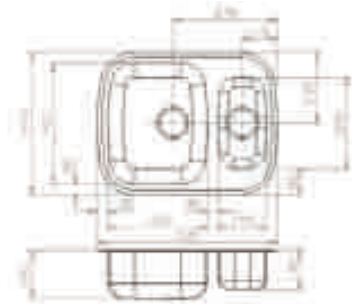

QUEEN L60

Cabinet: 600 mm
Depth: 160/130 mm
Sink unit dimension: 330 x 400 / 160 x 300 mm

Material finish: polished inox
Including stainless steel colander
Eclipse optional (page 128)