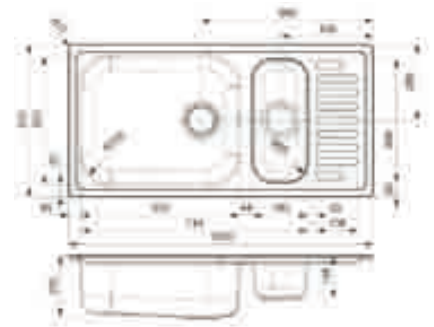

## MINISTER 25

Cabinet: 800 cm  
 Depth: 200 / 190 mm  
 Sink unit dimension: 520 x 420/  
 354 x 402 mm

Material finish: polished inox  
 Eclipse optional (Page 126)  
 Reversible