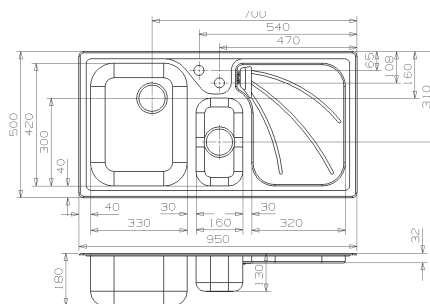

## PRESIDENT L

Cabinet: 600 mm  
 Depth: 180 / 130 / 32 mm  
 Sink unit dimension: 330 x 420 / 160 x 300 mm

Material finish: polished inox  
 Included stainless steel colander and 2 tapholes  
 Pop-up included