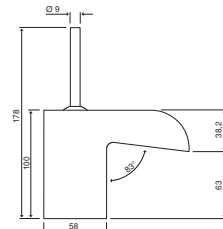

RODRIGO

Chrome

Productcode: K370B