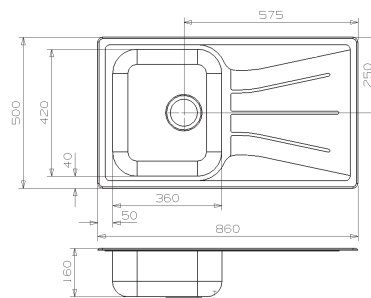

DIPLOMAT 10 ECO

Cabinet: 500 mm
Depth: 160 mm
Sink unit dimension: 360 x 420 mm

Delivery time and based on minimum quantity
Material finish: polished inox