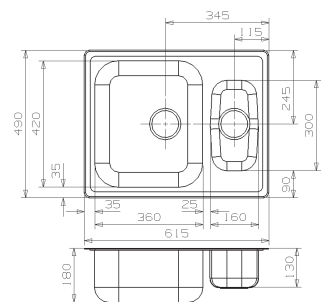

ADMIRAL L60

Cabinet: 600 mm
Depth: 180/130 mm
Sink unit dimension: 360 x 420 / 160 x 300 mm
Material finish: polished inoxEclipse optional (page 128)
Including Stainless steel colander